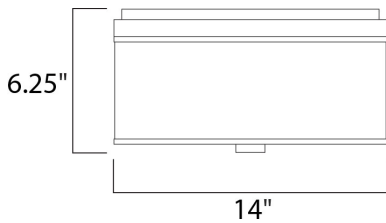

MEASUREMENTS

DIMENSION : 14." L x 14." W x 6.25" H
 HANGING WEIGHT : 6.3 lb

LAMPING

INPUT VOLTAGE : 120V
 LUMENS : 1,344 Rated (0 Del.)
 BULB : 2 x 60W (NOT INCLUDED), 120W Total
 DIMMABLE : Dimmable
 COLOR_TEMP : 2700K