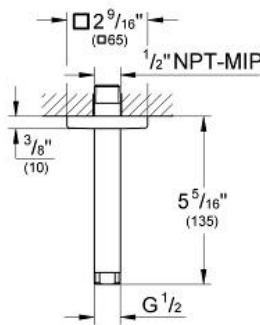

RAINSHOWER
MODEL # 27486000

Pure Freude
an Wasser

GROHE

GROHE CANADA, INC. | 5900 Avebury Road, Mississauga, Ontario, Canada L5R 3M3
Phone: 905-271-2929 | Fax: 905-271-9494 | info@grohe.ca

Product Description:
RAINSHOWER

Standard Specification:

- 1/2" (13 mm) NPT Male Threads
- GROHE StarLight chrome finish

Applicable Codes & Standards:

- Energy Policy Act of 1992
- ASME A112.18.1/CSA B125.1

Color:

- 27486000 StarLight Chrome