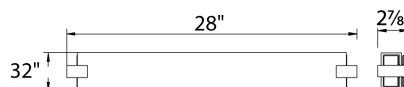

LINE DRAWING