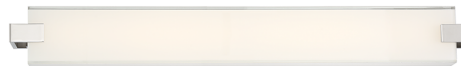

Fixture Type: _____

Catalog Number: _____

Project: _____

Location: _____

Bliss

Bathroom Sconce 3000K

Model & Size	Color Temp & CRI	Finish	Watt	LED Lumens	Delivered Lumens	Title 24
WS-79628 28"	3000K 90	PN Polished Nickel	40W	3600	2365	Yes

Example: **WS-79628-PN**

- For 277V special order, add an "F" before the finish: WS-79636F-PN
- For alternate color temperature, special order adding -27 or -35: WS-79636F-35-PN

DESCRIPTION

Two polished nickel clips restrain the tempered glass diffuser at its edges in an elegant meditation on balance, while highly efficient LED modules ensure an outstanding illumination that will endure the test of time.

FEATURES

- Conversion plate for 4" J box included
- ACLED driverless technology
- 5 year warranty

SPECIFICATIONS

Color Temp:	3000K
Input:	120 VAC, 50/60Hz
CRI:	90
Dimming:	ELV: 100 - 10%
Rated Life:	45000 Hours
Mounting:	Can be mounted on ceiling or wall in all orientations
Standards:	ETL, cETL, Title 24: 2016, Title 24: No Damp Location Listed
Construction:	Aluminum hardware, mitered glass diffuser with silk-screen exterior

REPLACEMENT PARTS

RPL-GLA-79628 - Glass for WS-79628