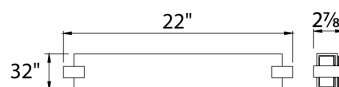

LINE DRAWING