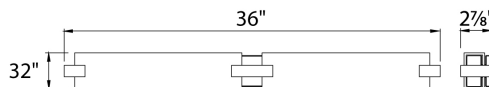

Fixture Type: _____

Catalog Number: _____

Project: _____

Location: _____

Bliss

Bathroom Sconce 3000K

Model & Size	Color Temp & CRI	Finish	Watt	LED Lumens	Delivered Lumens	Title 24
WS-79636 36"	3000K 90	PN Polished Nickel	47W	4100	2800	No

Example: **WS-79636-PN**

- For 277V special order, add an "F" before the finish: WS-79636F-PN
- For alternate color temperature, special order adding -27 or -35: WS-79636F-35-PN

DESCRIPTION

Two polished nickel clips restrain the tempered glass diffuser at its edges in an elegant meditation on balance, while highly efficient LED modules ensure an outstanding illumination that will endure the test of time.

FEATURES

- Conversion plate for 4" J box included
- ACLED driverless technology
- 5 year warranty

SPECIFICATIONS

Color Temp:	3000K
Input:	120 VAC, 50/60Hz
CRI:	90
Dimming:	ELV: 100 - 10%
Rated Life:	45000 Hours
Mounting:	Can be mounted on ceiling or wall in all orientations
Standards:	ETL, cETL, Title 24: 2016, Title 24: No Damp Location Listed
Construction:	Aluminum hardware, mitered glass diffuser with silk-screen exterior

REPLACEMENT PARTS

RPL-GLA-79636 - Glass for WS-79636

FINISHES

LINE DRAWING

WS-79636