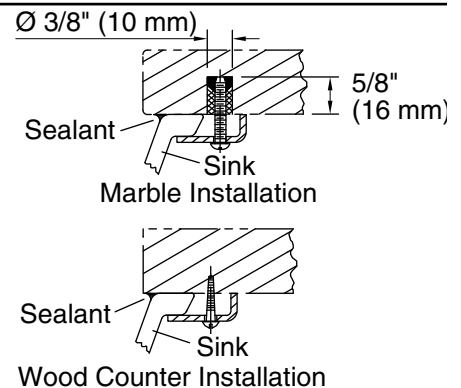

Available Colors/Finishes

Color tiles intended for reference only.

Color Code Description

 B11 Ice

Technical Information

All product dimensions are nominal.

Bowl configuration:	Single
Installation:	Undermount
Bowl area (Only):	Length: 17-3/16" (437 mm) Width: 14-3/16" (360 mm) Bowl depth: 4-3/4" (121 mm) Water depth: 4-3/4" (121 mm)
Drain hole:	1-3/4" (44 mm)
Template:	1151011-7, required, included