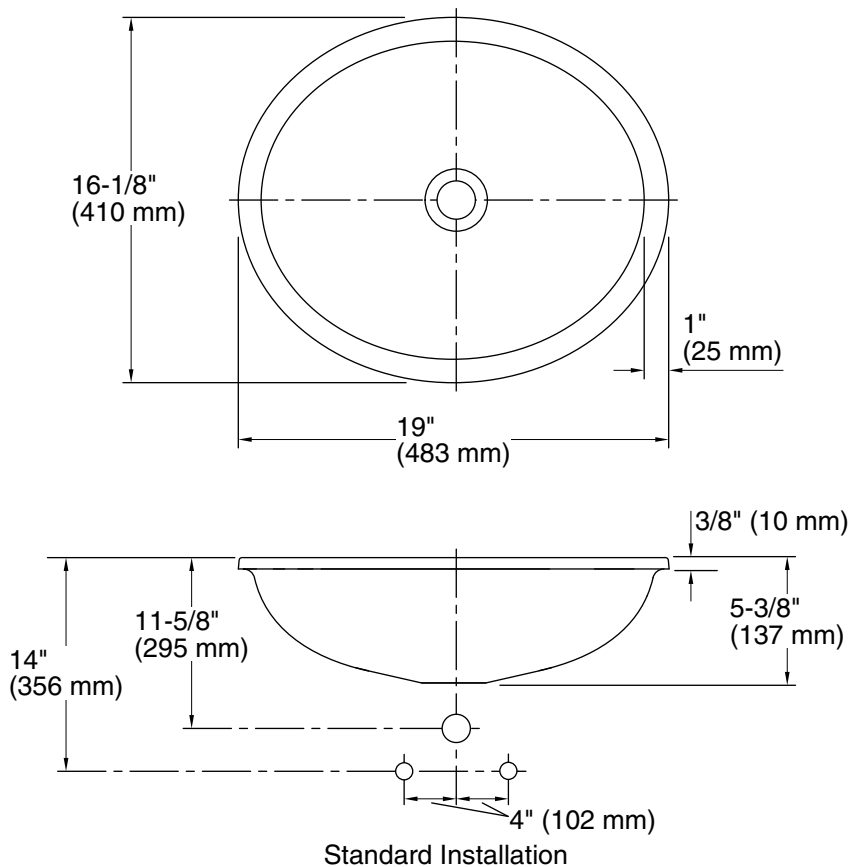

Available Colors/Finishes

Color tiles intended for reference only.

Color Code Description

 B11 Ice

Technical Information

All product dimensions are nominal.

Bowl configuration:	Single
Installation:	Undermount
Bowl area (Only):	Length: 17-3/16" (437 mm) Width: 14-3/16" (360 mm) Bowl depth: 4-3/4" (121 mm) Water depth: 4-3/4" (121 mm)
Drain hole:	1-3/4" (44 mm)
Template:	1151011-7, required, included