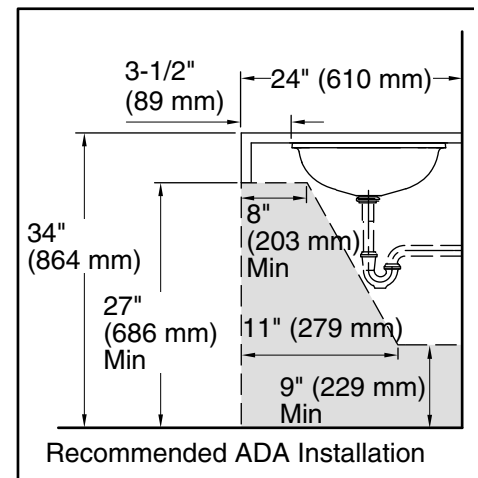

Available Colors/Finishes

Color tiles intended for reference only.

Color Code Description

 B11 Ice

Technical Information

All product dimensions are nominal.

Bowl configuration:	Single
Installation:	Undermount
Bowl area (Only):	Length: 17-3/16" (437 mm) Width: 14-3/16" (360 mm) Bowl depth: 4-3/4" (121 mm) Water depth: 4-3/4" (121 mm)
Drain hole:	1-3/4" (44 mm)
Template:	1151011-7, required, included