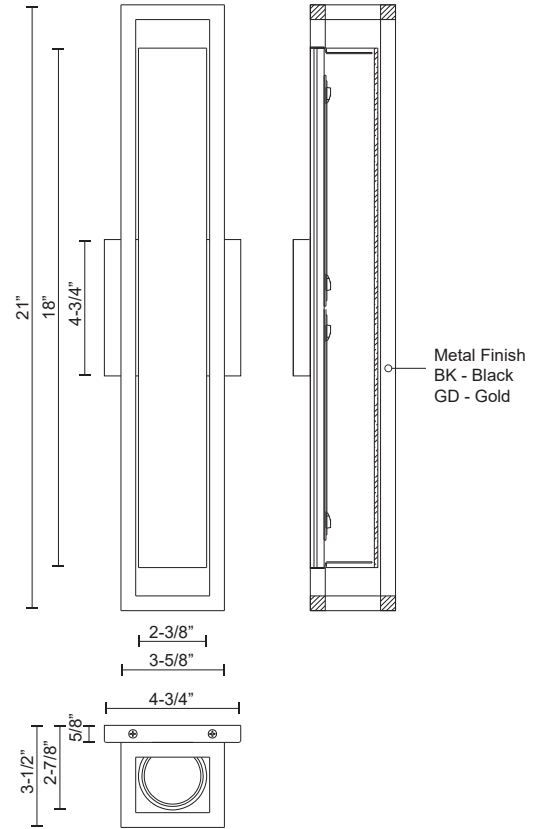

# LOCHWOOD WS83421

WALL

PROJECT

WS83421-GD  
Gold

WS83421-BK  
Black

## SPECIFICATION DETAILS

\* For custom options, consult factory for details.

<b>Fixture Dimensions</b>	W3-5/8" x H21" x E3-1/2"
<b>Light Source</b>	AC LED Module
<b>Wattage</b>	21W
<b>Total Lumens</b>	1600lm
<b>Delivered Lumens</b>	GD-1180lm
<b>Voltage</b>	120V
<b>Color Temperature</b>	3000K
<b>CRI (Ra)</b>	90CRI
<b>Optional Color Temps</b>	2700K - 5000K Available, Minimum Order Quantities Apply
<b>LED Rated Life</b>	50,000 hours
<b>Dimming</b>	100% - 10%, ELV Dimmer (Not Included)
<b>Glass Details</b>	Opal Glass
<b>ADA Compliant</b>	Yes
<b>Location</b>	Dry
<b>Compliance</b>	ADA, Energy Star, T24-JA8
<b>Warranty</b>	5 Years
<b>Mounting Style</b>	All Orientation; Wall;
<b>CEC Title 24 JA8</b>	Yes, JA8-19
<b>Energy Star Certified</b>	Energy Star Compliant
<b>Canopy Dimensions</b>	W4-3/4"x H4-3/4"x E5/8"

## DESCRIPTION

Square powder-coated steel frame. Extruded aluminum heatsink mounted to square wall plate. Cylindrical opal glass diffuser. Outward emitting wall light. Custom options available.