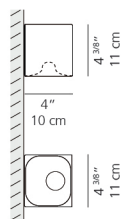

Dimensions

Packaging

1 Box

1 x 7" x 7" x 7-9/16" / 3.26 lbs - 17.5 cm x 17.5 cm x 19 cm / 1.48 kg

Light distribution

Direct/Indirect

Luminaire weight

2.93 lbs / 1.33 kg

Warranty