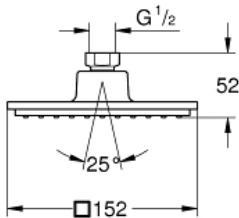

GROHE

Product Description:
EUPHORIA CUBE 150
Shower Head 1 Spray

Standard Specification:

- Rain spray pattern (1 spray-rain)
- 6" x 6"
- Ball-joint
- Rotation angle $\pm 12^\circ$
- 1/2" Connection thread
- 2.5 gpm (9.5 l/min) flow limiter
- **GROHE DreamSpray** perfect spray pattern
- **GROHE StarLight** chrome finish
- **SpeedClean** anti-lime system
- Inner WaterGuide for a longer life
- Suitable for instantaneous heater
- Min. recommended pressure: 15 psi (1.0 bar)