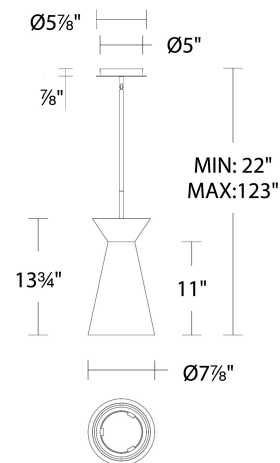

WAC LIGHTING

Fixture Type: _____

Catalog Number: _____

Project: _____

Location: _____

Chandra

Mini Pendant 3000K

Model & Size	Color Temp & CRI	Finish	Watt	LED Lumens	Delivered Lumens
PD-87214 14"	3000K 90	AB Aged Brass BK Black	15W	725	274

Example: **PD-87214-BK**

For custom requests please contact customs@waclighting.com

FEATURES

- Downlight with clear glass shade
- Three 12" and one 6" downrods included (additional downrods available)
- Spin-on round canopy with minimal hardware
- May be mounted on a sloped ceiling
- ACLED driverless technology
- 5 Year warranty

SPECIFICATIONS

Color Temp:	3000K
Input:	120 VAC,50/60Hz
CRI:	90
Dimming:	ELV: 100-10% ,TRIAC: 100-10%
Rated Life:	50000 Hours
Standards:	ETL, cETL,Title 24 JA8-2019 Compliant Damp Location Listed
Construction:	Aluminum body, glass diffuser

FINISHES:

Aged Brass Black

LINE DRAWING:

PD-87214