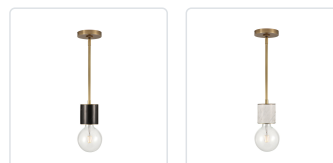

ROCCO PD308001VBBM

FIXTURE DIMENSIONS	D3-5/8" x H4-1/2"
LAMP TYPE	E26
MAX WATTAGE	60W
BULB QTY	1
BULBS INCLUDED	No
VOLTAGE	120V
ROD LENGTH	46" Max (3x12" + 1x6" + 1x4")
DIAMETER OF ROD	1/2"
WIRE LENGTH	144"
MINIMUM HANG HEIGHT	14"
SLOPED CEILING ADAPTABLE	Yes, Up to 45°
LOCATION	Dry
BARCODE	UPC 841387000531
CANOPY DIMENSIONS	D4-3/4" x H7/8"
FINISH OPTION(S)	Black Marble; Vintage Brass;
PACKAGE SIZE	L14-3/4" x W9" x H6-1/2"
PACKAGE WEIGHT	7 lbs

[D - Diameter, L - Length, W - Width, H - Height, E - Extension]

AVAILABLE FINISHES:

PD308001VBBM

Vintage Brass |
Black Marble

PD308001VBWM

Vintage Brass |
White Marble

*For complete warranty terms, please visit: www.aloralighting.com/warranty