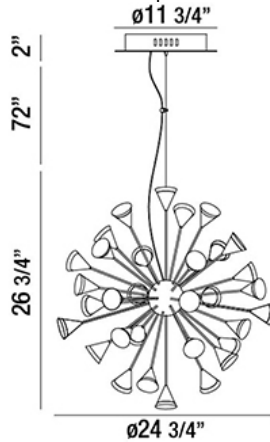

ESPLO, 25" ROUND CHANDELIER

Product Details

Item No.	:	29027-019
Finish	:	Chrome
Shade	:	Frosted
Diameter	:	24.75"
Height	:	98.75"
Est. Weight	:	16.94 lbs
IP Rating	:	DRY
Approval	:	

BULB DETAILS

No. of Bulbs	:	32
Bulb Type	:	INTEGRATED LED
Bulb Voltage	:	120V
Bulb Wattage	:	2.2W
Input Voltage	:	120V
Dimmable	:	Yes
Lumens	:	5560lm
Kelvin	:	3000K
CRI	:	80++
Bulb Included	:	Yes

Options Available

ITEM NO.	FINISH	SHADE
29027-019	Chrome	Frosted

Clustered chrome rods with conical shaped ends of frosted diffusers
Clustered chrome rods with conical shaped ends of frosted diffusers

TECHNICAL DETAILS

Hanging Support Type	:	Aircraft Cable
Aircraft Cable Length	:	72"
Power Wire Length	:	72"
Canopy Diameter	:	11.75"
Canopy Height	:	2"

PROJECT INFORMATION

Job Name: Date: Type:

Comments: