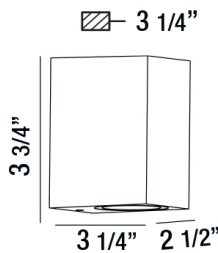

TREK, LED OUTDOOR WALL MOUNT

Product Details

Item No.	:	28291-015
Finish	:	Marine Grey
Shade	:	Frost Glass
Width	:	2.5"
Height	:	3.75"
Max Extension	:	3.25"
Est. Weight	:	1.42 lbs
IP Rating	:	54
Approval	:	

TECHNICAL DETAILS

Canopy Length	:	2.21"
Canopy Width	:	3.41"
Driver	:	Electronic Driver 120v 50/60hz

PROJECT INFORMATION

Job Name: Date: Type:

Comments: