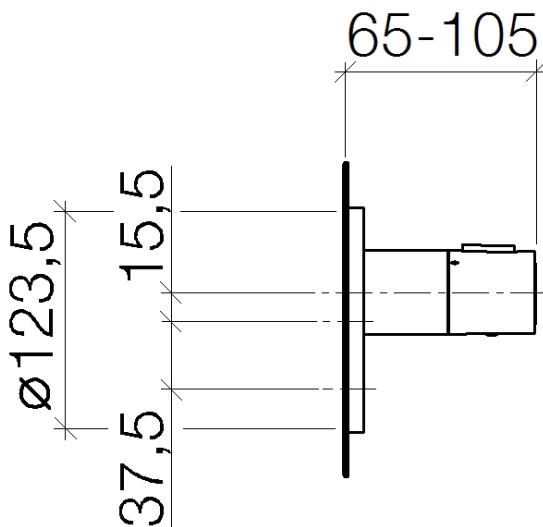

## Shower - Tara.Logic

xTOOL Concealed thermostat without volume control - polished chrome

Article number: 36 416 979-00

- Cover plate Ø 4-7/8"
- Temperature control handle with safety lock at 100 °F/ 38°C

## Dimensional drawing

All dimensions in mm / inch = mm x 0,0394

Shower - Tara.Logic

xTOOL Concealed thermostat without volume control - polished chrome

Article number: 36 416 979-00

### Flow rate chart

### Required article

35 517 970-90 0010

xTOOL Concealed thermostat  
rough -

Shower - Tara.Logic

xTOOL Concealed thermostat without volume control - polished chrome

Article number: 36 416 979-00