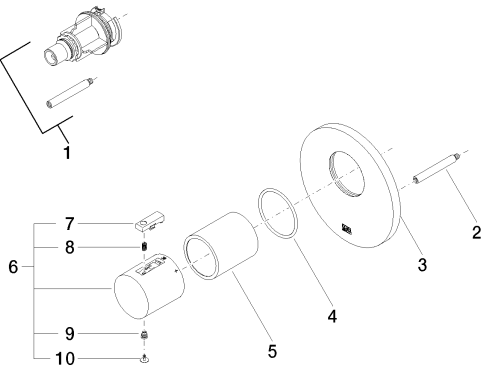

### Required article

35 517 970-90 0010

xTOOL Concealed thermostat  
rough -

Shower - Tara.Logic

xTOOL Concealed thermostat without volume control - polished chrome

Article number: 36 416 979-00

### Spare parts list

Number	Item Number	Designation	Number of units
1	12 178 970 90	Extension 1-3/4" -	1
2	04 31 09 095 00 90	Mounting bracket -	1
3	09 11 02 162-00	Escutcheon - polished chrome	1
4	09 14 10 049 90	Washer -	1
5	09 21 02 112-00	Hood / sleeve - polished chrome	1
6	04 17 33 004 01-00	Handle - polished chrome	1
7	09 21 33 010-00	Conversion - polished chrome	1
8	09 16 02 027 90	Handle -	1
9	09 30 30 136 90	Mounting bracket -	1
10	09 31 20 049-00	Cover - polished chrome	1