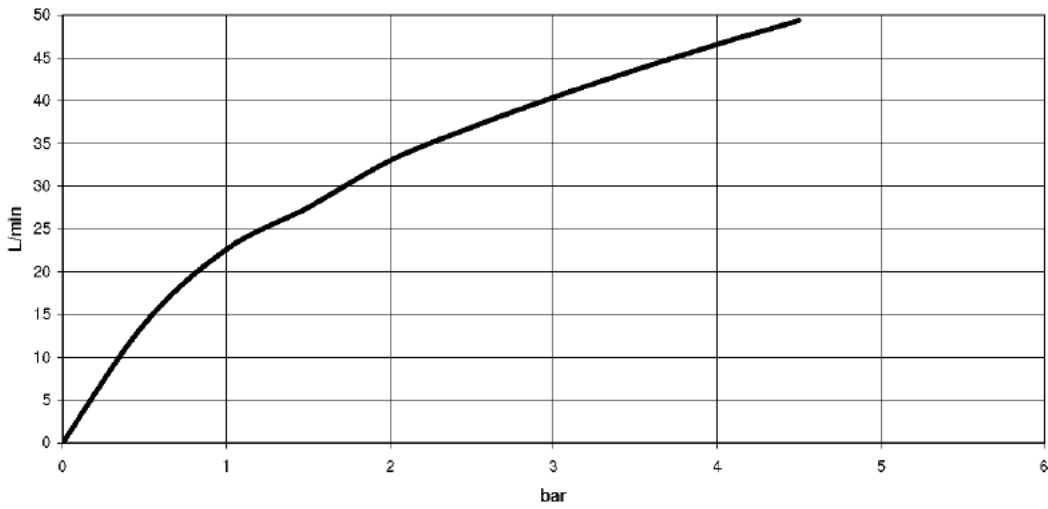

## Dimensional drawing

All dimensions in mm / inch = mm x 0,0394

Shower - Tara.Logic

xTOOL Concealed thermostat without volume control - polished chrome

Article number: 36 416 979-00

### Flow rate chart