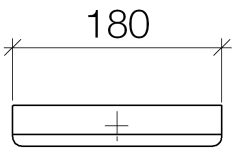

Sink - LULU
Towel ring angular - polished chrome
Article number: 83 200 710-00

- Width 7-1/8"
- Height 1-3/8"
- 3-3/8" Projection

polished chrome

Dimensional drawing

All dimensions in mm / inch = mm x 0,0394

Sink - LULU

Towel ring angular - polished chrome

Article number: 83 200 710-00

Sink - LULU

Towel ring angular - polished chrome

Article number: 83 200 710-00

Other surface finishes

platinum matte