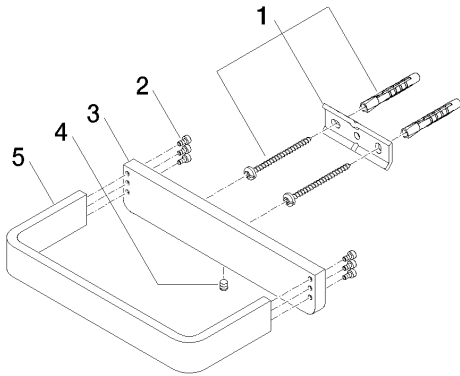

Sink - LULU

Towel ring angular - polished chrome

Article number: 83 200 710-00

Other surface finishes

platinum matte

83 200 710-06

More custom finish options are available via special production (xTra Service). Please see our finish matrix for availability and pricing or contact a Dornbracht representative.

Spare parts list

Number	Item Number	Designation	Number of units
1	05 17 20 718 00 90	Mounting bracket -	2
2	90 30 30 059 00 90	Mounting bracket -	2
3	08 17 71 502-00	Holder - polished chrome	1
4	04 31 11 112 00 90	Mounting bracket -	2
5	08 17 71 552-00	Holder - polished chrome	1