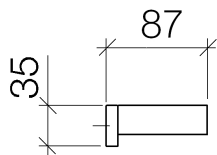

Sink - LULU
Towel ring angular - polished chrome
Article number: 83 200 710-00

- Width 7-1/8"
- Height 1-3/8"
- 3-3/8" Projection

polished chrome

Dimensional drawing

All dimensions in mm / inch = mm x 0,0394

Sink - LULU

Towel ring angular - polished chrome

Article number: 83 200 710-00

Sink - LULU

Towel ring angular - polished chrome

Article number: 83 200 710-00

Other surface finishes

platinum matte

Number	Item Number	Designation	Number of units
1	05 17 20 718 00 90	Mounting bracket -	2
2	90 30 30 059 00 90	Mounting bracket -	2
3	08 17 71 502-00	Holder - polished chrome	1
4	04 31 11 112 00 90	Mounting bracket -	2
5	08 17 71 552-00	Holder - polished chrome	1