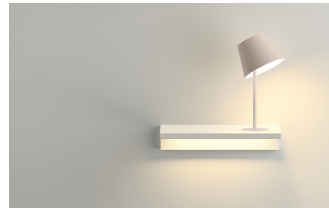

Electrical characteristics

1 x LED STRIP 24V 1.63W
AND
1 x LED 4.5W 350mA

Total 6.1 W

VIBIA