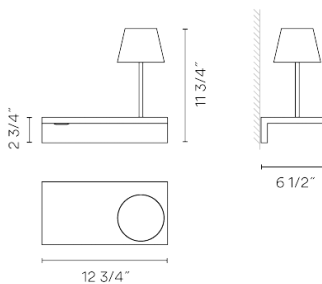

SUITE

Design by Jordi Vilardell & Meritxell Vidal.

Reference

6046.

Application

Wall Fixtures

Installation type

Surface mounted

Description

Suite is a wall lamp that boasts different functions, where matter and light are integrated in a single body. Suite houses a stand as well as LED lighting. Designed by Jordi Vilardell & Meritxell Vidal. Available in two finishes: dark brown and white.

Diffuser

Polycarbonate diffuser

Materials

Body: Aluminum
Diffuser: Polycarbonate
Shade: Aluminum

Finishes

6046-14 Dark chocolate matte lacquer (RAL 8019)

6046-93 White (RAL 9016)

Sketch