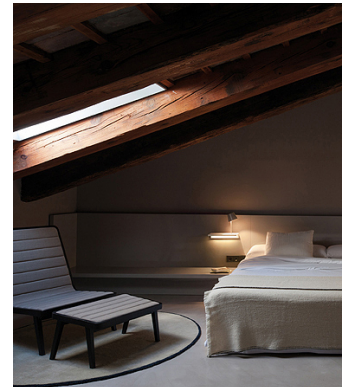

Electrical characteristics

1 x LED STRIP 24V 1.63W
AND
1 x LED 4.5W 350mA

Total 6.1 W

VIBIA