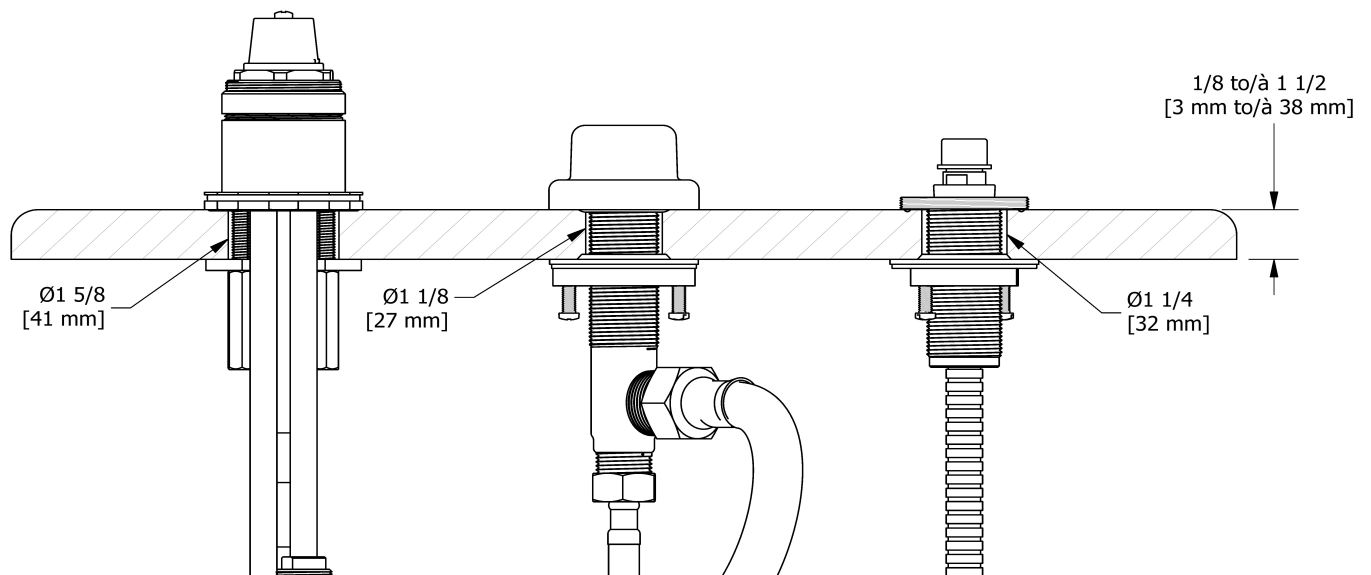

Sizes, models and finishes may differ from those presented.

Warranty

This **Riobel Inc.** product you have purchased carries a Limited Lifetime Warranty on the chrome, PVD finish, blacks and all working parts and is guaranteed from the initial purchase date against all manufacturing defects. All other finishes, including plastic components, are guaranteed for one year. All electric and/or electronic parts are covered by a 5-year limited warranty.

Customer Service

Ontario, West Canada : 888-287-5354 Quebec, Maritimes, United States : 866-473-8442

2020.06.25