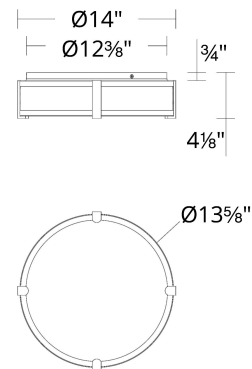

WAC LIGHTING

Fixture Type: _____

Catalog Number: _____

Project: _____

Location: _____

Constantine

Flush Mount 3000K

Model & Size	Color Temp & CRI	Finish	Watt	LED Lumens	Delivered Lumens
○ FM-27214 14"	3000K 90	○ AB Aged Brass ○ BK Black	25W	1779	1024

SPECIFICATIONS

Color Temp:	3000K
Input:	120 VAC,50/60Hz
CRI:	90
Dimming:	ELV: 100-10% ,TRIAC: 100-10%
Rated Life:	50000 Hours
Mounting:	Can be mounted on ceiling or wall in all orientations
Standards:	ETL, cETL, Title 24 JA8-2019 Compliant Damp Location Listed
Construction:	Aluminum body, etched acrylic diffuser

REPLACEMENT PARTS

- RPL-DIF-27214 - Bottom Diffuser
- HDW-SY22-CE - Hardware Pack

FINISHES:

Aged Brass Black

LINE DRAWING:

FM-27214