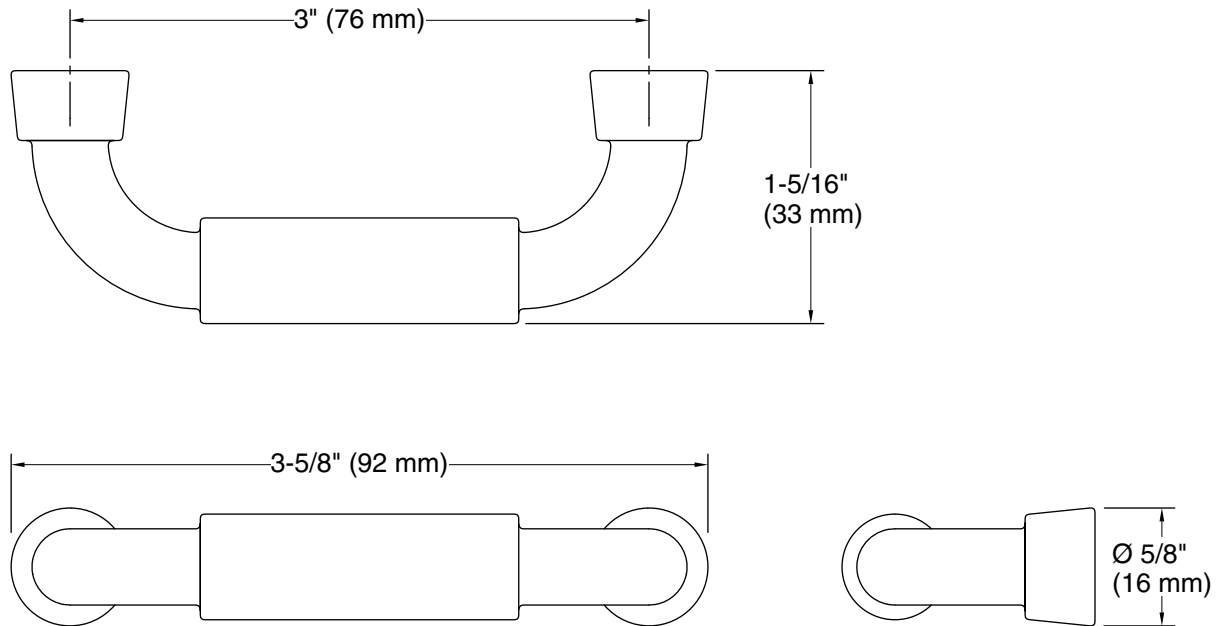

Features

- 3" (76 mm) cabinet pull
- Coordinates with Tone faucets, accessories, and showering components to complete your bathroom

Material

- Premium metal construction for durability and reliability
- KOHLER finishes resist corrosion and tarnishing

Technical Information

All product dimensions are nominal.

Material: Zinc