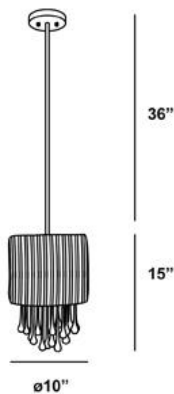

PENCHANT, 10" ROUND PENDANT

Product Details

Item No.	:	16033-016
Finish	:	Black
Shade	:	Clear
Diameter	:	10"
Height	:	51"
Est. Weight	:	5.5 lbs
IP Rating	:	DRY
Approval	:	

BULB DETAILS

No. of Bulbs	:	1
Bulb Type	:	A19
Bulb Voltage	:	120V
Bulb Wattage	:	60W
Bulb Socket	:	E26
Input Voltage	:	120V
Dimmable	:	Yes
Bulb Included	:	No

Options Available

ITEM NO.	FINISH	SHADE
16033-016	Black	Clear
16033-030	Chrome	Clear

Comes with 6 inch , 12 inch and 18 inch Extension Rods. Semi-opaque shimmer pleated drum shade with clear glass teardrops A shimmering midnight-black drum shade elegantly supports a waterfall of sparkling crystal teardrops. The translucent shade grants an alluring amount of radiance to match the opulent luxury.

TECHNICAL DETAILS

Hanging Support Type	:	Rod
Rod Length	:	36"
Power Wire Length	:	36"

PROJECT INFORMATION

Job Name: Date: Type:

Comments: