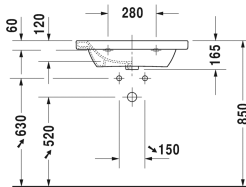

DuraStyle Furniture washbasin # 2320650000 / 2320650030

| < 25 5/8" Inch > |

Furniture washbasin	Dimension	Weight	Order number
with faucet deck, underside fully glazed, hardware included, wall-mounted, 25 5/8" Inch			
Colors			
00 White			
Variant			
● with overflow	25 5/8" x 18 7/8" Inch	40.3 lb	2320650000
●●● with overflow	25 5/8" x 18 7/8" Inch	40.3 lb	2320650030
Infobox			
Washbasin is not ADA compliant in combination with pedestal, siphon cover or metal console			
Sanitary ceramics with the special WonderGliss surface finish will remain clean and attractive-looking for a long time to come. When ordering WonderGliss please add a "1" as eleventh digit to the model number.			
Accessory for ceramics			
Push button drain assembly for washbasins with overflow	2" Inch	0.8 lb	005052
Siphon for washbasin with outlet pipe 1 1/4"	1 1/4" Inch	1.3 lb	005026
Suitable products			
Siphon cover for # 231955, 231960, 231965, 232012, 232010, 232080, 232065, 232610, 232680, 232510, 232580, 233813, 232460, 232455, 235714,			085830

All drawings contain the necessary measurements which are subject to standard tolerances. They are stated in inch & mm and are non-binding. Exact measurements, in particular for customized installation scenarios, can only be taken from the finished ceramic piece.