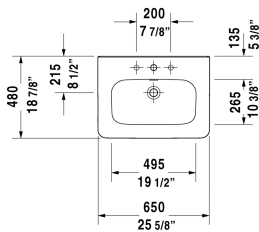

DuraStyle Furniture washbasin # 2320650000 / 2320650030

| < 25 5/8" Inch > |

Furniture washbasin	Dimension	Weight	Order number
with faucet deck, underside fully glazed, hardware included, wall-mounted, 25 5/8" Inch			
Colors			
00 White			
Variant			
● with overflow	25 5/8" x 18 7/8" Inch	40.3 lb	2320650000
●●● with overflow	25 5/8" x 18 7/8" Inch	40.3 lb	2320650030
Infobox			
Washbasin is not ADA compliant in combination with pedestal, siphon cover or metal console			
Sanitary ceramics with the special WonderGliss surface finish will remain clean and attractive-looking for a long time to come. When ordering WonderGliss please add a "1" as eleventh digit to the model number.			
Accessory for ceramics			
Push button drain assembly for washbasins with overflow	2" Inch	0.8 lb	005052
Siphon for washbasin with outlet pipe 1 1/4"	1 1/4" Inch	1.3 lb	005026
Suitable products			
Siphon cover for # 231955, 231960, 231965, 232012, 232010, 232080, 232065, 232610, 232680, 232510, 232580, 233813, 232460, 232455, 235714,			085830

All drawings contain the necessary measurements which are subject to standard tolerances. They are stated in inch & mm and are non-binding. Exact measurements, in particular for customized installation scenarios, can only be taken from the finished ceramic piece.