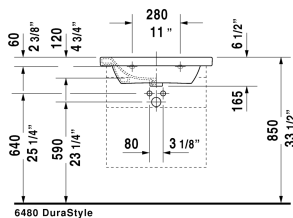

DuraStyle Furniture washbasin # 2320650000 / 2320650030

| < 25 5/8" Inch > |

Furniture washbasin	Dimension	Weight	Order number
with faucet deck, underside fully glazed, hardware included, wall-mounted, 25 5/8" Inch			
Colors			
00 White			
Variant			
● with overflow	25 5/8" x 18 7/8" Inch	40.3 lb	2320650000
●●● with overflow	25 5/8" x 18 7/8" Inch	40.3 lb	2320650030
Infobox			
Washbasin is not ADA compliant in combination with pedestal, siphon cover or metal console			
Sanitary ceramics with the special WonderGliss surface finish will remain clean and attractive-looking for a long time to come. When ordering WonderGliss please add a "1" as eleventh digit to the model number.			
Accessory for ceramics			
Push button drain assembly for washbasins with overflow	2" Inch	0.8 lb	005052
Siphon for washbasin with outlet pipe 1 1/4"	1 1/4" Inch	1.3 lb	005026
Suitable products			
Siphon cover for # 231955, 231960, 231965, 232012, 232010, 232080, 232065, 232610, 232680, 232510, 232580, 233813, 232460, 232455, 235714,			085830

All drawings contain the necessary measurements which are subject to standard tolerances. They are stated in inch & mm and are non-binding. Exact measurements, in particular for customized installation scenarios, can only be taken from the finished ceramic piece.