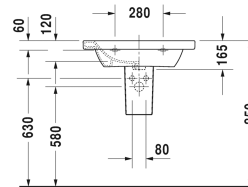

DuraStyle Furniture washbasin # 2320650000 / 2320650030

| < 25 5/8" Inch > |

Furniture washbasin	Dimension	Weight	Order number
with faucet deck, underside fully glazed, hardware included, wall-mounted, 25 5/8" Inch			
Colors			
00 White			
Variant			
● with overflow	25 5/8" x 18 7/8" Inch	40.3 lb	2320650000
●●● with overflow	25 5/8" x 18 7/8" Inch	40.3 lb	2320650030
Infobox			
Washbasin is not ADA compliant in combination with pedestal, siphon cover or metal console			
Sanitary ceramics with the special WonderGliss surface finish will remain clean and attractive-looking for a long time to come. When ordering WonderGliss please add a "1" as eleventh digit to the model number.			
Accessory for ceramics			
Push button drain assembly for washbasins with overflow	2" Inch	0.8 lb	005052
Siphon for washbasin with outlet pipe 1 1/4"	1 1/4" Inch	1.3 lb	005026
Suitable products			
Siphon cover for # 231955, 231960, 231965, 232012, 232010, 232080, 232065, 232610, 232680, 232510, 232580, 233813, 232460, 232455, 235714,			085830

All drawings contain the necessary measurements which are subject to standard tolerances. They are stated in inch & mm and are non-binding. Exact measurements, in particular for customized installation scenarios, can only be taken from the finished ceramic piece.