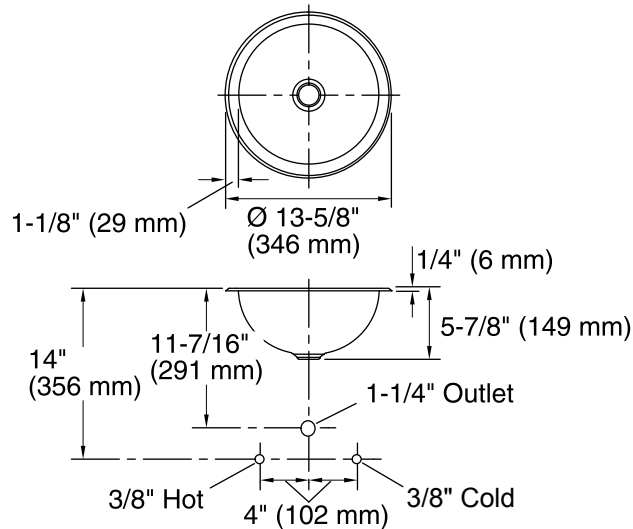

### Technical Information

All product dimensions are nominal.

Bowl configuration:	Single
Installation:	Drop-in, Under-mount
Bowl area (Only):	Diameter: 11-1/2" (292 mm) Water depth: 5-1/4" (133 mm)
Drain hole:	1-5/8" (41 mm)
Template:	111578-7, required, included