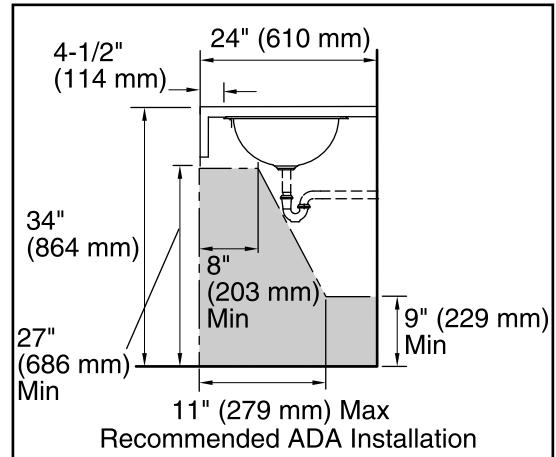

### Technical Information

All product dimensions are nominal.

Bowl configuration:	Single
Installation:	Drop-in, Under-mount
Bowl area (Only):	Diameter: 11-1/2" (292 mm) Water depth: 5-1/4" (133 mm)
Drain hole:	1-5/8" (41 mm)
Template:	111578-7, required, included