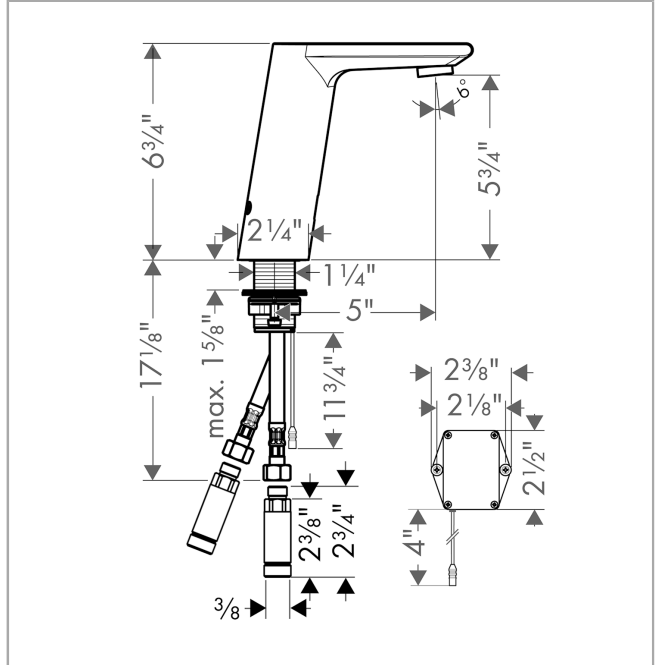

**Metris S**  
**Electronic Faucet with Preset Temperature Control**  
 Finishes : **chrome**    Part no. : **31101001**

**Description**

**Features**

- Aerated spray
- Theft-proof aerator
- Infrared sensor
- Battery operated (battery type 6V CR-P2, included) with low battery indicator
- 3/8" hoses

**Item details**

List Price \$ 752.00

**Technology**

**Compliance**

**Product image**

**Scale drawing**

**Metris S**  
**Electronic Faucet with Preset Temperature Control**  
 Finishes : **chrome**    Part no. : **31101001**

**Exploded drawing**

Year of production: >04/17

**Metris S****Electronic Faucet with Preset Temperature Control**Finishes : **chrome** Part no. : **31101001****Spare parts list**

Year of production: &gt;04/17

Pos.	Description	Part no.	Price	PU
1	non return valve DW 10	96456000	-	1
2	battery	97399000	-	1
3	aerator M24x1 (5 l/min)	98802000	-	1
4	solenoid valve	95654000	-	1
5	O-ring 31x2	98204000	-	1
6	battery box	98801000	-	1
7	fixing set	97812000	-	1
8	lever collar	97548000	-	1
9	service tool	98808000	-	1
10	O-ring 41x2	98212000	-	1
11	electronics	92346000	-	1
12	connection hose 450 mm	92345001	-	1
13	back flow preventor cartridge with microfilter	92297000	-	1
14	screw	93272000	-	1
a	aerator M24x1 (1,9 l/min)	93080000	-	1