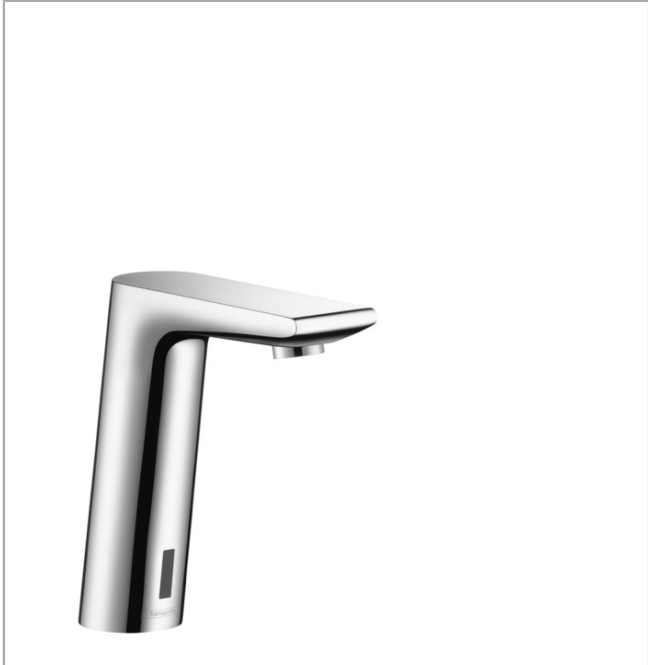

**Metris S**  
**Electronic Faucet with Preset Temperature Control**  
 Finishes : **chrome**    Part no. : **31101001**

**Description**

**Features**

- Aerated spray
- Theft-proof aerator
- Infrared sensor
- Battery operated (battery type 6V CR-P2, included) with low battery indicator
- 3/8" hoses

**Item details**

List Price \$ 752.00

**Technology**

**Compliance**

**Product image**

**Scale drawing**

**Metris S**  
**Electronic Faucet with Preset Temperature Control**  
 Finishes : **chrome**    Part no. : **31101001**

**Exploded drawing**

Year of production: >04/17

**Metris S****Electronic Faucet with Preset Temperature Control**Finishes : **chrome** Part no. : **31101001****Spare parts list**

Year of production: &gt;04/17