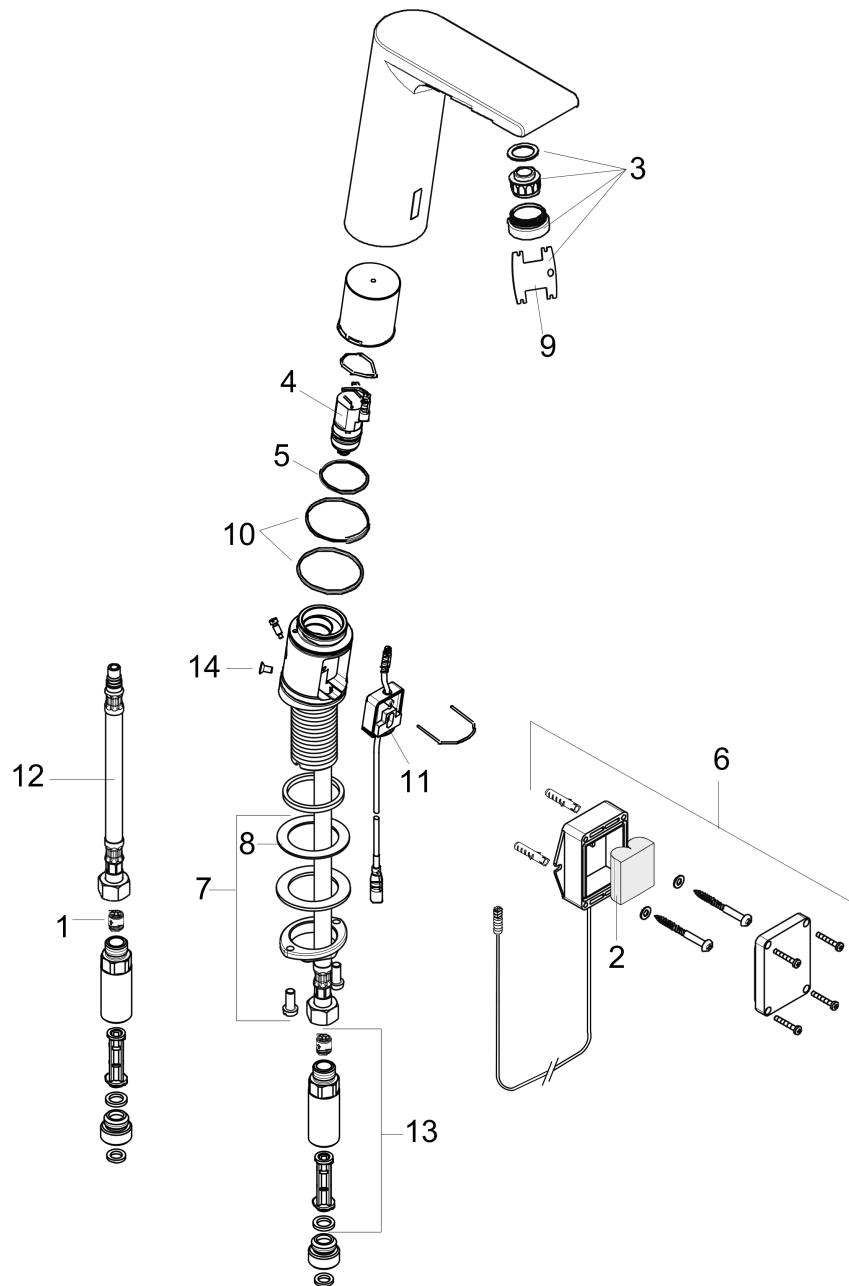

**Metris S**  
**Electronic Faucet with Preset Temperature Control**  
 Finishes : **chrome**    Part no. : **31101001**

**Description**

**Features**

- Aerated spray
- Theft-proof aerator
- Infrared sensor
- Battery operated (battery type 6V CR-P2, included) with low battery indicator
- 3/8" hoses

**Item details**

List Price \$ 752.00

**Technology**

**Compliance**

**Product image**

**Scale drawing**

**Metris S**  
**Electronic Faucet with Preset Temperature Control**  
 Finishes : **chrome**    Part no. : **31101001**

**Exploded drawing**

Year of production: >04/17

**Metris S****Electronic Faucet with Preset Temperature Control**Finishes : **chrome** Part no. : **31101001****Spare parts list**

Year of production: &gt;04/17

Pos.	Description	Part no.	Price	PU
1	non return valve DW 10	96456000	-	1
2	battery	97399000	-	1
3	aerator M24x1 (5 l/min)	98802000	-	1
4	solenoid valve	95654000	-	1
5	O-ring 31x2	98204000	-	1
6	battery box	98801000	-	1
7	fixing set	97812000	-	1
8	lever collar	97548000	-	1
9	service tool	98808000	-	1
10	O-ring 41x2	98212000	-	1
11	electronics	92346000	-	1
12	connection hose 450 mm	92345001	-	1
13	back flow preventor cartridge with microfilter	92297000	-	1
14	screw	93272000	-	1
a	aerator M24x1 (1,9 l/min)	93080000	-	1