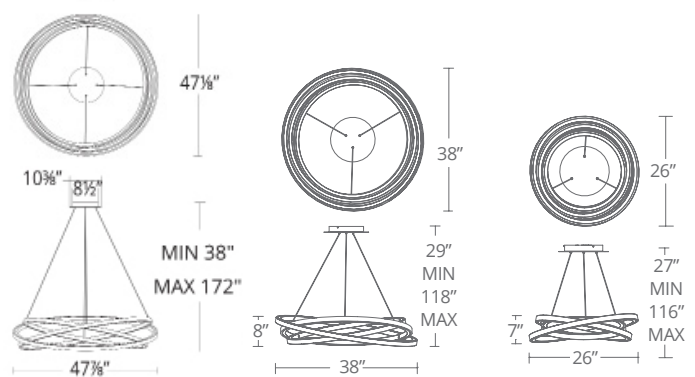

LED Interior Chandeliers

Fixture Type:

Catalog Number:

Project: _____

Location: _____

PRODUCT DESCRIPTION

Interlocked bands of metal loop around and around on this simple yet oblique design. Veloce's rings can be adjusted for a more personalized shape. Thin, coated cables maintain a clean, refined look.

FEATURES

- Rotatable edge-lit metal bands, silica gel diffusers
- Thin power aircraft cables provide an ultra clean look for adjustable suspension height
- Universal Driver (120V-277V) concealed within the canopy
- Dimming: ELV, 0-10V
- Rated Life: 50,000 hours
- Color Temp: 3000K
- CRI: 90

ORDER NUMBER

	Size	Wattage	Voltage	LED Lumens	Delivered Lumens	Finish
PD-24848	48"	107W		9235	4947	BK Black TT Titanium
PD-24826	26"	54W	120-277V	3850	3593	
PD-24838	38"	80W		5311	5261	

Example: **PD-24848-BK**