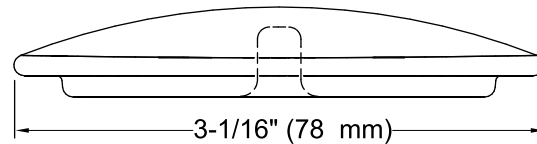

Color tiles intended for reference only.

Color	Code	Description
-------	------	-------------

	96	Biscuit
--	----	---------

Technical Information

All product dimensions are nominal.

Notes

Install this product according to the installation guide.