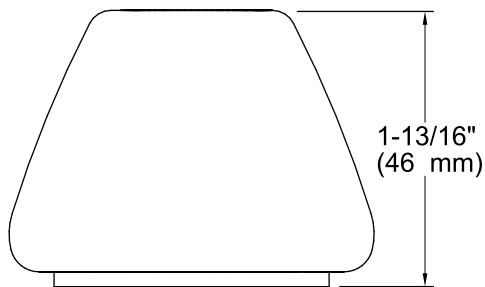

Color tiles intended for reference only.

Color	Code	Description
-------	------	-------------

	96	Biscuit
--	----	---------

Technical Information

All product dimensions are nominal.

Notes

Install this product according to the installation guide.