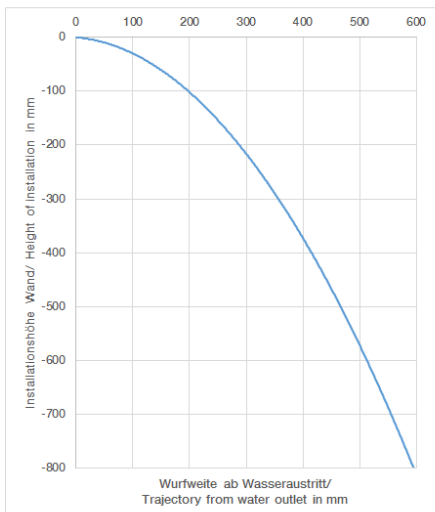

Bathtub - Supernova

Cascade tub spout without diverter for deck-mounted installation - polished chrome

Article number: 13 630 730-00

- 9-1/2" Projection
- Cascade
- Total height 5-1/4"
- Height to aerator/spout outlet 4-3/4"
- 1-1/4" hole diameter
- 1/2" connection
- Water flow rate limited to max. 7 gpm
- Fittings group in compliance with DIN 4109: 1

polished chrome

Dimensional drawing

All dimensions in mm / inch = mm x 0,0394

Bathtub - Supernova

Cascade tub spout without diverter for deck-mounted installation - polished chrome

Article number: 13 630 730-00

Flow rate chart

Trajectory length diagram

Bathtub - Supernova

Cascade tub spout without diverter for deck-mounted installation - polished chrome

Article number: 13 630 730-00

Other surface finishes

Champagne