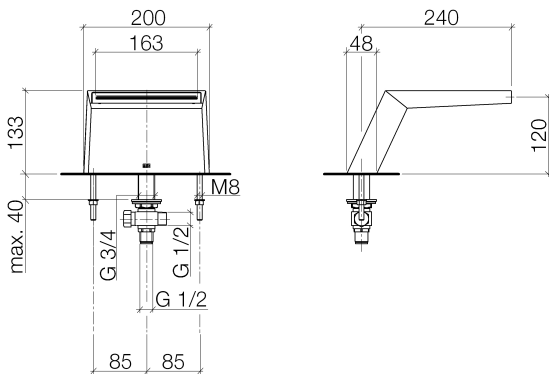

Bathtub - Supernova

Cascade tub spout without diverter for deck-mounted installation - polished chrome

Article number: 13 630 730-00

- 9-1/2" Projection
- Cascade
- Total height 5-1/4"
- Height to aerator/spout outlet 4-3/4"
- 1-1/4" hole diameter
- 1/2" connection
- Water flow rate limited to max. 7 gpm
- Fittings group in compliance with DIN 4109: 1

polished chrome

Dimensional drawing

All dimensions in mm / inch = mm x 0,0394

Bathtub - Supernova

Cascade tub spout without diverter for deck-mounted installation - polished chrome

Article number: 13 630 730-00

Flow rate chart

Trajectory length diagram

Bathtub - Supernova

Cascade tub spout without diverter for deck-mounted installation - polished chrome

Article number: 13 630 730-00

Other surface finishes

Champagne

Number	Item Number	Designation	Number of units
1	90 29 03 059 00 90	Application -	1
2	09 11 73 001-00	Outlet - polished chrome	1
3	09 31 11 044 90	Mounting bracket -	1
4	09 14 10 008 90	Washer -	2
5	09 31 11 011 90	Mounting bracket -	2
6	09 24 04 246 20 90	Nipple -	1
7	09 30 11 045 90	Washer -	2
8	09 23 01 057 90	Application -	1
9	09 23 10 023 90	Mounting bracket -	2
10	09 14 10 140 90	Washer -	1
11	90 30 01 033 00 90	Wall connection -	1
12	04 23 10 004 04 90	Mounting bracket -	1
13	04 17 11 020 10 90	Wall connection -	1
14	90 23 10 012 00 90	Mounting bracket -	1
15	04 21 02 006 00 92	Plug for European drain	2