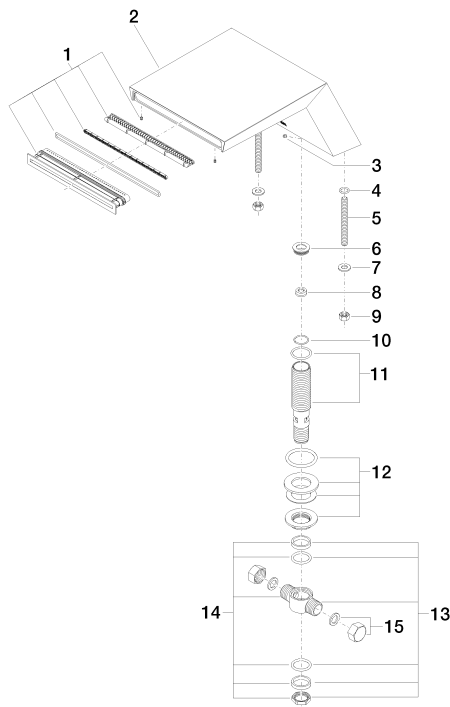

Bathtub - Supernova

Cascade tub spout without diverter for deck-mounted installation - polished chrome

Article number: 13 630 730-00

- 9-1/2" Projection
- Cascade
- Total height 5-1/4"
- Height to aerator/spout outlet 4-3/4"
- 1-1/4" hole diameter
- 1/2" connection
- Water flow rate limited to max. 7 gpm
- Fittings group in compliance with DIN 4109: 1

polished chrome

Dimensional drawing

All dimensions in mm / inch = mm x 0,0394

Bathtub - Supernova

Cascade tub spout without diverter for deck-mounted installation - polished chrome

Article number: 13 630 730-00

Flow rate chart

Trajectory length diagram

Bathtub - Supernova

Cascade tub spout without diverter for deck-mounted installation - polished chrome

Article number: 13 630 730-00

Other surface finishes

Champagne

Number	Item Number	Designation	Number of units
1	90 29 03 059 00 90	Application -	1
2	09 11 73 001-00	Outlet - polished chrome	1
3	09 31 11 044 90	Mounting bracket -	1
4	09 14 10 008 90	Washer -	2
5	09 31 11 011 90	Mounting bracket -	2
6	09 24 04 246 20 90	Nipple -	1
7	09 30 11 045 90	Washer -	2
8	09 23 01 057 90	Application -	1
9	09 23 10 023 90	Mounting bracket -	2
10	09 14 10 140 90	Washer -	1
11	90 30 01 033 00 90	Wall connection -	1
12	04 23 10 004 04 90	Mounting bracket -	1
13	04 17 11 020 10 90	Wall connection -	1
14	90 23 10 012 00 90	Mounting bracket -	1
15	04 21 02 006 00 92	Plug for European drain	2