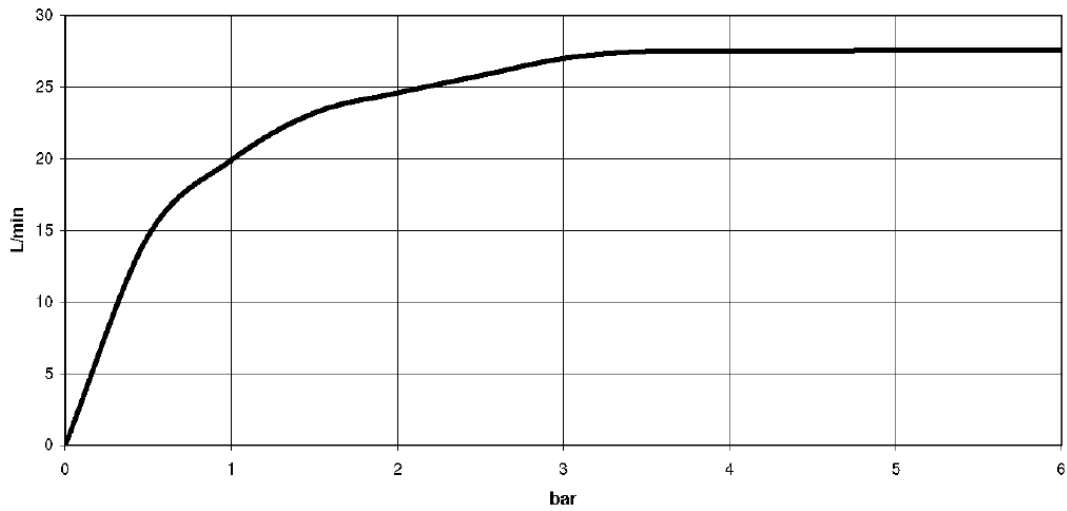

Bathtub - Supernova

Cascade tub spout without diverter for deck-mounted installation - polished chrome

Article number: 13 630 730-00

- 9-1/2" Projection
- Cascade
- Total height 5-1/4"
- Height to aerator/spout outlet 4-3/4"
- 1-1/4" hole diameter
- 1/2" connection
- Water flow rate limited to max. 7 gpm
- Fittings group in compliance with DIN 4109: 1

polished chrome

Dimensional drawing

All dimensions in mm / inch = mm x 0,0394

Bathtub - Supernova

Cascade tub spout without diverter for deck-mounted installation - polished chrome

Article number: 13 630 730-00

Flow rate chart

Trajectory length diagram

Bathtub - Supernova

Cascade tub spout without diverter for deck-mounted installation - polished chrome

Article number: 13 630 730-00

Other surface finishes

Champagne