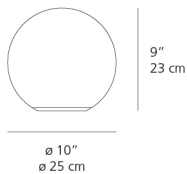

Features & Accessories

Dimensions

Packaging

1 Box

1 x 13-5/16" x 13-5/16" x 16" / 6.44 lbs - 33.5 cm x 33.5 cm x 40.5 cm / 2.92 kg

Light distribution

Diffused

Luminaire weight

4.19 lbs / 1.9 kg

Red = Max Cd. Through Vertical plane

Blue = Max Cd. Through Horizontal plane

Warranty