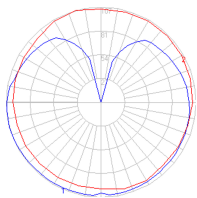

Features & Accessories

Dimensions

Packaging

1 Box

1 x 13-5/16" x 13-5/16" x 16" / 6.44 lbs - 33.5 cm x 33.5 cm x 40.5 cm / 2.92 kg

Light distribution

Diffused

Luminaire weight

4.19 lbs / 1.9 kg

Red = Max Cd. Through Vertical plane

Blue = Max Cd. Through Horizontal plane

Warranty