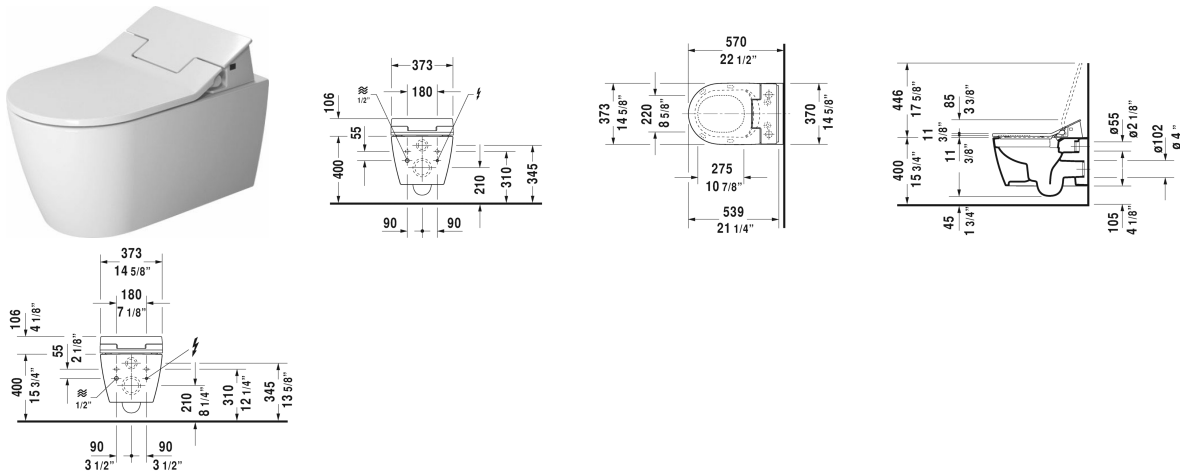

**ME by Starck Toilet wall-mounted Duravit Rimless for  
SensoWash® & # 252959..92**

< 14 3/8" Inch >

Toilet wall-mounted Duravit Rimless for SensoWash®	Dimension	Weight	Order number
rimless, washdown model, Durafix included, only in combination with SensoWash, connecting elements for SensoWash with concealed connections included, cUPC listed			
<b>Colors</b>			
00 White 20 HygieneGlaze (an antibacterial ceramic glaze that provides almost indefinite effectiveness)			
<b>Variant</b>			
◆ 1.6/0.8 gpf	14 3/8" x 22 1/2" Inch	57.3 lb	252959..92
<b>Infobox</b>			
Durafix for concealed fixation is included, In-wall tank & carrier and actuator plate required for installation / Refer to page XXX, Wall-mounted toilet is ADA compliant, when installed with a seat height of 17" - 19" from the finished floor			
Sanitary ceramics with the special WonderGliss surface finish will remain clean and attractive-looking for a long time to come. When ordering WonderGliss please add a "1" as eleventh digit to the model number.			
Connecting set in Kombination mit SensoWash Dusch-WC Sitz, für Vorwandelemente H=112 cm, mit Leerrohr für Anschluss im Spülkasten			100691
Pre-installation set in combination with SensoWash, for in-wall carrier with horizontal support without shower toilet pre-installation/conduit pipe			005072
Sigma 01 flush plate, dual flush for toilets, White	9 5/8" x 6 1/2" Inch		115770