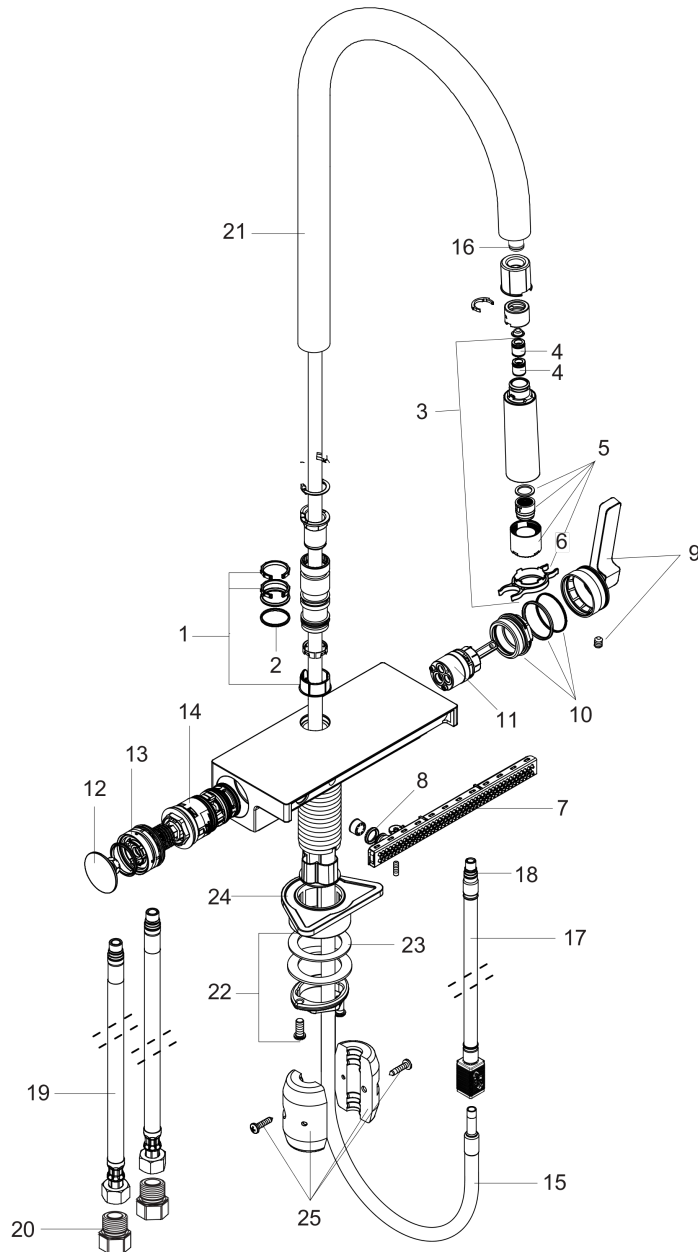

#### Features

- Swivel range adjustable in 3 steps: 60°, 110° or 150°
- Laminar spray, needle spray, SatinFlow
- Change between SatinFlow and pull-out sprayer at the touch of a button
- Toggle spray diverter
- MagFit magnetic sprayhead docking
- Deck mounted
- Flow: 1.75 GPM (6.6 L/Min)
- Ceramic cartridge
- 3/8" connections
- Integrated double backflow prevention
- Extension length up to 19 5/8" (50cm)
- Recommendation: the middle of tap hole drilling should be max. 2" from the back side of of the bowl

### Product image

### Scale drawing

**Aquno Select**  
**HighArc Kitchen Faucet, 3-Spray Pull-Down, 1.75 GPM**  
 Finish: **Steel Optic** Part no. : **73837801**

Exploded drawing

Year of production: >04/20

**Aquno Select**  
**HighArc Kitchen Faucet, 3-Spray Pull-Down, 1.75 GPM**  
 Finish: **Steel Optic** Part no. : **73837801**

## Spare parts list

Year of production: >04/20

Pos.	Description	Part no.	PC	PU
1	set of lever collars	98365000	0	1
2	O-ring 19x2	98426000	0	1
3	handspray	93778801	0	1
4	non return valve DW 10	96456000	0	1
5	spray former	93342001	0	1
6	service tool	95910000	0	1
7	spray head cpl.	93781800	0	1
8	O-ring 10x2	98170000	0	1
9	handle	93776800	0	1
10	nut	92926000	0	1
11	cartridge, assy	93183000	0	1
12	cover	93777800	0	1
13	spring with sleeve	93782000	0	1
14	selector assy	93558000	0	1
15	hose	93745000	0	1
16	O-ring 8x2	98112000	0	1
17	null	92914000	0	1
18	O-ring 8x1,75	97827000	0	1
19	connection hose 900 mm M10x1 G3/8	93780000	0	1
20	adapter for connection hose	88802000	0	1
21	spout cpl.	93779800	0	1
22	fixing set (Ø 34)	95049000	0	1
23	lever collar	97548000	0	1
24	support	97523000	0	1
25	weight	92500000	0	1