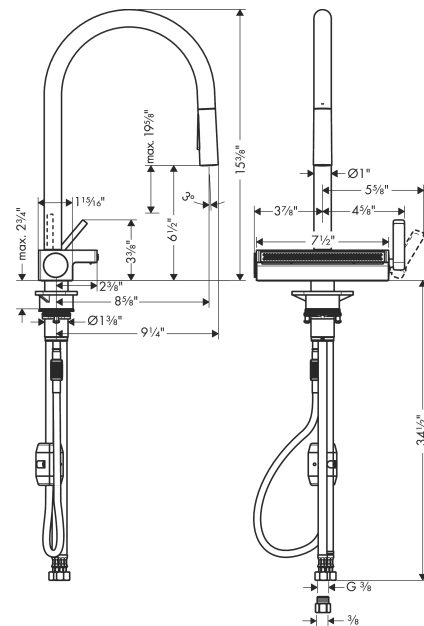

#### Features

- Swivel range adjustable in 3 steps: 60°, 110° or 150°
- Laminar spray, needle spray, SatinFlow
- Change between SatinFlow and pull-out sprayer at the touch of a button
- Toggle spray diverter
- MagFit magnetic sprayhead docking
- Deck mounted
- Flow: 1.75 GPM (6.6 L/Min)
- Ceramic cartridge
- 3/8" connections
- Integrated double backflow prevention
- Extension length up to 19 5/8" (50cm)
- Recommendation: the middle of tap hole drilling should be max. 2" from the back side of of the bowl

### Scale drawing

**Aquno Select**  
**HighArc Kitchen Faucet, 3-Spray Pull-Down, 1.75 GPM**  
 Finish: **Steel Optic** Part no. : **73837801**

Exploded drawing

Year of production: >04/20

**Aquno Select**  
**HighArc Kitchen Faucet, 3-Spray Pull-Down, 1.75 GPM**  
 Finish: **Steel Optic** Part no. : **73837801**

## Spare parts list

Year of production: >04/20

Pos.	Description	Part no.	PC	PU
1	set of lever collars	98365000	0	1
2	O-ring 19x2	98426000	0	1
3	handspray	93778801	0	1
4	non return valve DW 10	96456000	0	1
5	spray former	93342001	0	1
6	service tool	95910000	0	1
7	spray head cpl.	93781800	0	1
8	O-ring 10x2	98170000	0	1
9	handle	93776800	0	1
10	nut	92926000	0	1
11	cartridge, assy	93183000	0	1
12	cover	93777800	0	1
13	spring with sleeve	93782000	0	1
14	selector assy	93558000	0	1
15	hose	93745000	0	1
16	O-ring 8x2	98112000	0	1
17	null	92914000	0	1
18	O-ring 8x1,75	97827000	0	1
19	connection hose 900 mm M10x1 G3/8	93780000	0	1
20	adapter for connection hose	88802000	0	1
21	spout cpl.	93779800	0	1
22	fixing set (Ø 34)	95049000	0	1
23	lever collar	97548000	0	1
24	support	97523000	0	1
25	weight	92500000	0	1