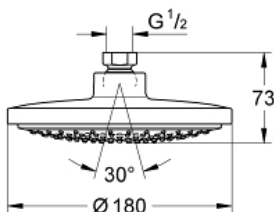

GROHE

Product Description:
EUPHORIA COSMOPOLITAN 180
Shower Head 1 Spray

Standard Specification:

- Rain spray pattern (1 spray-rain)
- Rotating ball joint $\pm 15^\circ$
- 1/2" Connection thread
- 2.5 gpm (9.5 l/min) flow limiter
- **GROHE DreamSpray** perfect spray pattern
- **GROHE StarLight** chrome finish
- **SpeedClean** anti-lime system
- Suitable for instantaneous heater
- Min. recommended pressure: 15 psi (1.0 bar)