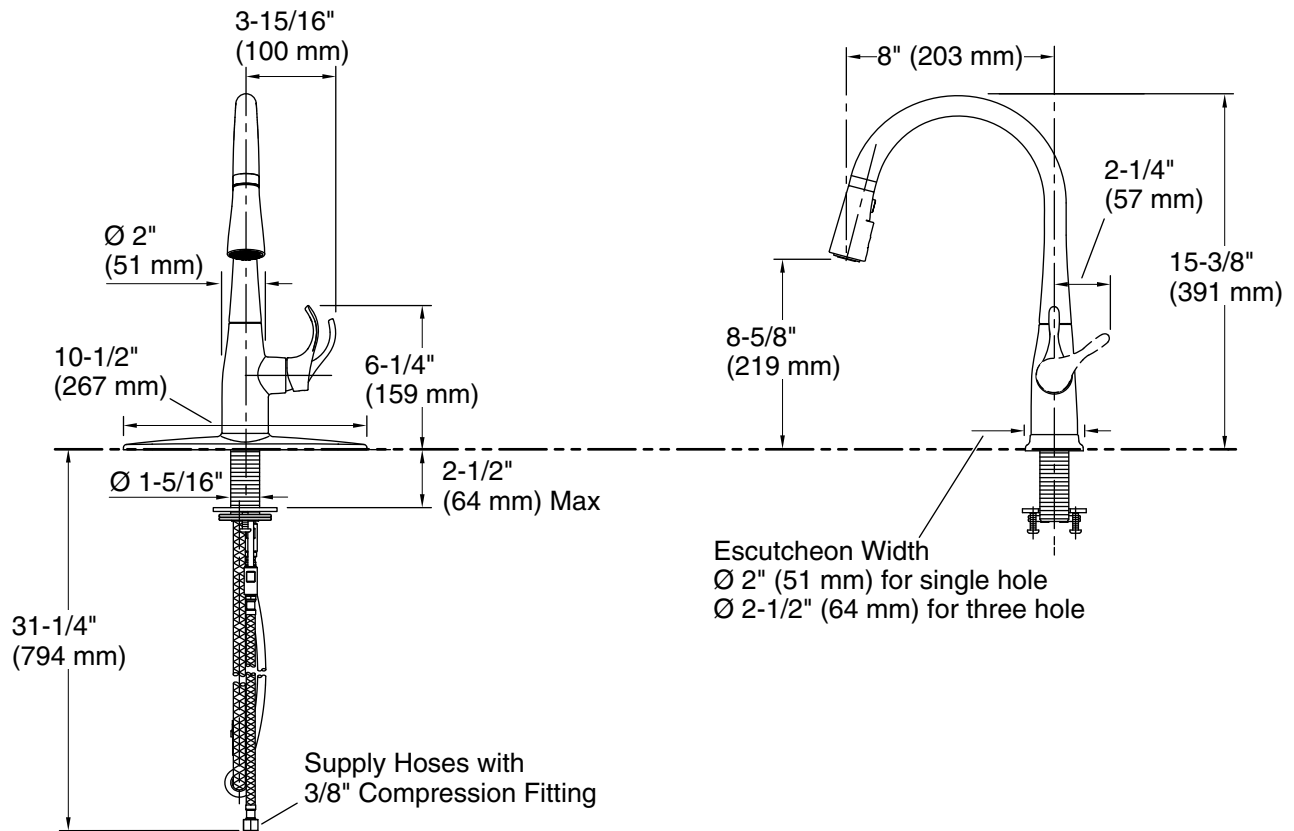

Technical Information

All product dimensions are nominal.

Notes

Install this product according to the installation guide.

ADA compliant for faucet handles only.

ADA, CSA B651 compliant when installed to the specific requirements of these regulations.