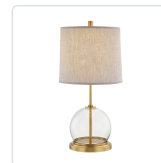

COAST PORTABLE TL304023ANWL

FIXTURE DIMENSIONS	D12" x H22-1/2"
LAMP TYPE	E26
MAX WATTAGE	100W
BULB QTY	1
BULBS INCLUDED	No
VOLTAGE	120V
SWITCH	Full Range Dimmer Switch
GLASS DETAILS	Clear Glass
SHADE DIMENSIONS	D12" x H10"
MATERIAL	Brass; Glass; Linen;
BASE DIMENSIONS	D8" x H7/8"
LOCATION	Dry
BARCODE	UPC 841387003396
FINISH OPTION(S)	AGED NICKEL; WHITE LINEN;
PACKAGE SIZE	L13-1/2" x W13-1/2" x H21-1/4"
PACKAGE WEIGHT	10 lbs

[D - Diameter, L - Length, W - Width, H - Height, E - Extension]

AVAILABLE FINISHES:

TL304023ANWL

Aged Nickel |
White Linen

TL304023VBNL

Vintage Brass |
Natural Linen

*For complete warranty terms, please visit: www.aloralighting.com/warranty