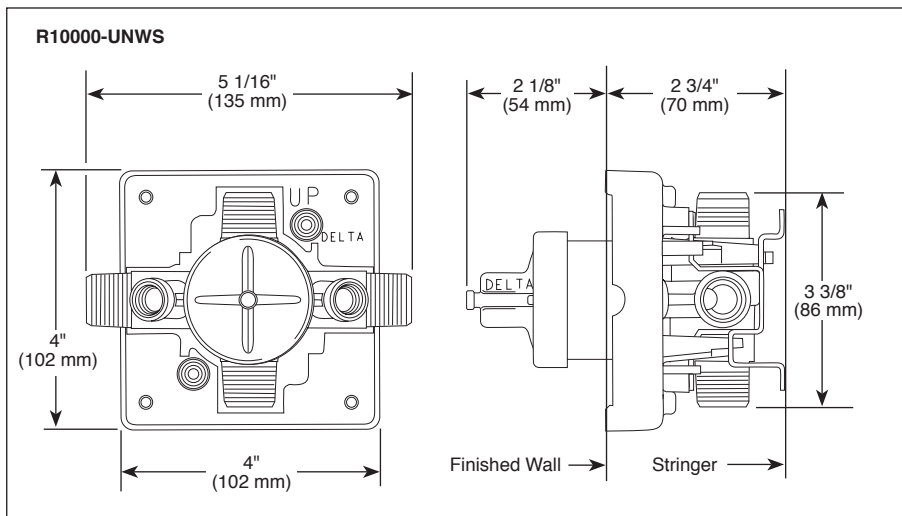

see what Delta can do™

MULTICHOICE® UNIVERSAL ROUGH VALVE BODY

- R10000-UN (Universal Inlets/Outlets)
- R10000-UNBX (Universal Single Box Model)
- R10000-UNBXHF (High Flow Shower Only)
- R10000-UNBXT (Thin Wall)
- R10000-UNWS (Universal with Stops)
- R10000-UNWSHF (High Flow with Stops)
- R10000-UNWSBXT (Thin Wall with Stops)
- R10000-PX (Pex Crimp Connections with UN Outlets)
- R10000-PXWS (Pex Crimp Connections with Stop with UN Outlets)
- R10000-IP (IPS Inlets/Outlets)
- R10000-IPWS (IPS with Stops)
- R10000-MF (Pex Cold Expansion Connections with UN Outlets)
- R10000-MFWS (Pex Cold Expansion with Stops with UN Outlets)

Submitted Model No.: _____

Specific Features: _____

STANDARD SPECIFICATIONS:

- Forged brass body.
- Back-to-Back installation capabilities.
- Can be tested with air (200 PSI) or water (300 PSI) without valve using supplied test cap.
- Square plasterguard allows for right angle cuts.
- Thin wall mounting.
- For use with MultiChoice® Universal single or dual function trim. Cartridge ships with trim.
- 1/2" outlets and connections.

Note: No tub outlet in HF model.
 Note: Should use proper fitting with each type (copper tubing, iron pipe, and pex fitting).
 Note: Should use proper tooling with crimping pex fitting and cold expansion pex models.
 Note: IP indicates female 1/2" threaded connections.
 Note: UN indicates Universal type fitting and is 1/2" NPT male thread with 1/2" C.W.T. female sweat.