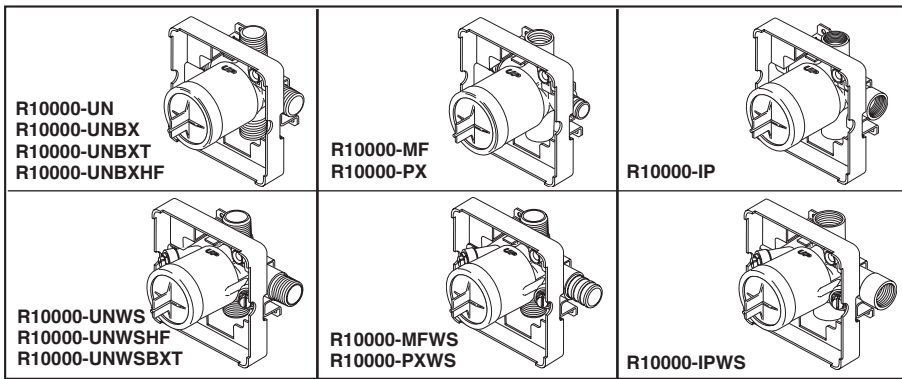

see what Delta can do™

MULTICHOICE® UNIVERSAL ROUGH VALVE BODY

- R10000-UN (Universal Inlets/Outlets)
- R10000-UNBX (Universal Single Box Model)
- R10000-UNBXHF (High Flow Shower Only)
- R10000-UNBXT (Thin Wall)
- R10000-UNWS (Universal with Stops)
- R10000-UNWSHF (High Flow with Stops)
- R10000-UNWSBXT (Thin Wall with Stops)
- R10000-PX (Pex Crimp Connections with UN Outlets)
- R10000-PXWS (Pex Crimp Connections with Stop with UN Outlets)
- R10000-IP (IPS Inlets/Outlets)
- R10000-IPWS (IPS with Stops)
- R10000-MF (Pex Cold Expansion Connections with UN Outlets)
- R10000-MFWS (Pex Cold Expansion with Stops with UN Outlets)

Submitted Model No.: _____

Specific Features: _____

STANDARD SPECIFICATIONS:

- Forged brass body.
- Back-to-Back installation capabilities.
- Can be tested with air (200 PSI) or water (300 PSI) without valve using supplied test cap.
- Square plasterguard allows for right angle cuts.
- Thin wall mounting.
- For use with MultiChoice® Universal single or dual function trim. Cartridge ships with trim.
- 1/2" outlets and connections.

Note: No tub outlet in HF model.
 Note: Should use proper fitting with each type (copper tubing, iron pipe, and pex fitting).
 Note: Should use proper tooling with crimping pex fitting and cold expansion pex models.
 Note: IP indicates female 1/2" threaded connections.
 Note: UN indicates Universal type fitting and is 1/2" NPT male thread with 1/2" C.W.T. female sweat.