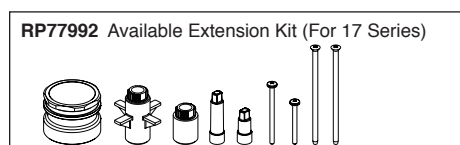

see what Delta can do™

MULTICHOICE® UNIVERSAL ROUGH VALVE BODY

- R10000-UN (Universal Inlets/Outlets)
- R10000-UNBX (Universal Single Box Model)
- R10000-UNBXHF (High Flow Shower Only)
- R10000-UNBXT (Thin Wall)
- R10000-UNWS (Universal with Stops)
- R10000-UNWSHF (High Flow with Stops)
- R10000-UNWSBXT (Thin Wall with Stops)
- R10000-PX (Pex Crimp Connections with UN Outlets)
- R10000-PXWS (Pex Crimp Connections with Stop with UN Outlets)
- R10000-IP (IPS Inlets/Outlets)
- R10000-IPWS (IPS with Stops)
- R10000-MF (Pex Cold Expansion Connections with UN Outlets)
- R10000-MFWS (Pex Cold Expansion with Stops with UN Outlets)

Submitted Model No.: _____

Specific Features: _____

STANDARD SPECIFICATIONS:

- Forged brass body.
- Back-to-Back installation capabilities.
- Can be tested with air (200 PSI) or water (300 PSI) without valve using supplied test cap.
- Square plasterguard allows for right angle cuts.
- Thin wall mounting.
- For use with MultiChoice® Universal single or dual function trim. Cartridge ships with trim.
- 1/2" outlets and connections.

Note: No tub outlet in HF model.
 Note: Should use proper fitting with each type (copper tubing, iron pipe, and pex fitting).
 Note: Should use proper tooling with crimping pex fitting and cold expansion pex models.
 Note: IP indicates female 1/2" threaded connections.
 Note: UN indicates Universal type fitting and is 1/2" NPT male thread with 1/2" C.W.T. female sweat.