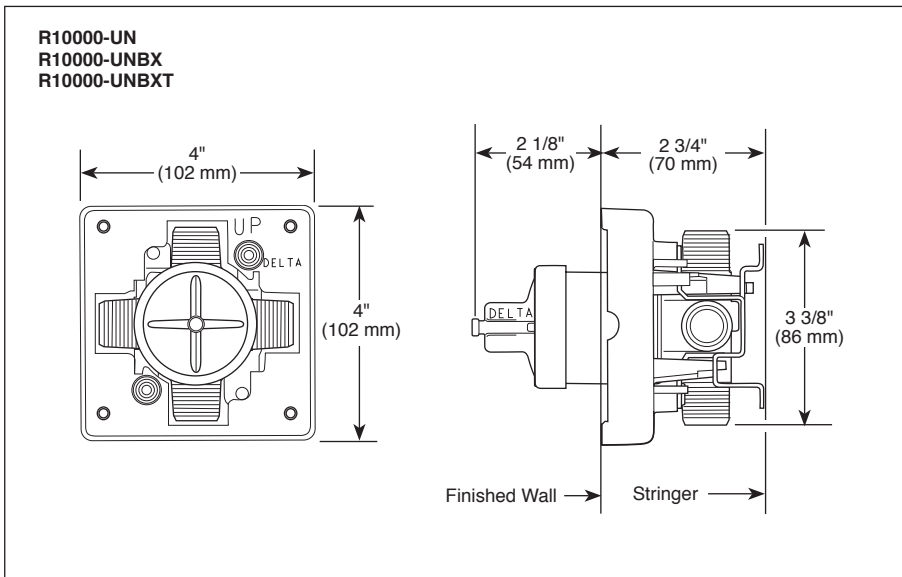

see what Delta can do™

MULTICHOICE® UNIVERSAL ROUGH VALVE BODY

- R10000-UN (Universal Inlets/Outlets)
- R10000-UNBX (Universal Single Box Model)
- R10000-UNBXHF (High Flow Shower Only)
- R10000-UNBXT (Thin Wall)
- R10000-UNWS (Universal with Stops)
- R10000-UNWSHF (High Flow with Stops)
- R10000-UNWSBXT (Thin Wall with Stops)
- R10000-PX (Pex Crimp Connections with UN Outlets)
- R10000-PXWS (Pex Crimp Connections with Stop with UN Outlets)
- R10000-IP (IPS Inlets/Outlets)
- R10000-IPWS (IPS with Stops)
- R10000-MF (Pex Cold Expansion Connections with UN Outlets)
- R10000-MFWS (Pex Cold Expansion with Stops with UN Outlets)

Submitted Model No.: _____

Specific Features: _____

STANDARD SPECIFICATIONS:

- Forged brass body.
- Back-to-Back installation capabilities.
- Can be tested with air (200 PSI) or water (300 PSI) without valve using supplied test cap.
- Square plasterguard allows for right angle cuts.
- Thin wall mounting.
- For use with MultiChoice® Universal single or dual function trim. Cartridge ships with trim.
- 1/2" outlets and connections.

Note: No tub outlet in HF model.
 Note: Should use proper fitting with each type (copper tubing, iron pipe, and pex fitting).
 Note: Should use proper tooling with crimping pex fitting and cold expansion pex models.
 Note: IP indicates female 1/2" threaded connections.
 Note: UN indicates Universal type fitting and is 1/2" NPT male thread with 1/2" C.W.T. female sweat.