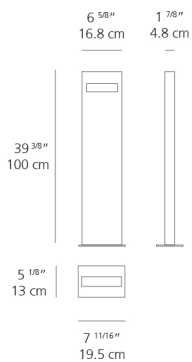

Delivered lumens	250lm
Light output ratio	14.71lm/W
Power consumption	17W
Led type	6X14.7W Array*
CCT (Correlated Color Temperature)	3000K
CRI (Color Rendering Index)	>80
Life expectancy	50000Hrs
Control type	On/Off
Input Voltage	120-277V
Driver	MAGTECH - 1 x LP1026-36-C0700
BUG Rating	B0-U3-G1

Dimensions

Packaging

1 Box

1 x 46-1/8" x 11-7/8" x 8-3/16" / 16.62 lbs - 117 cm x 30 cm x 20.5 cm / 7.54 kg

Light distribution

Direct

Luminaire weight

11.49 lbs / 5.21 kg

Red = Max Cd. Through Vertical plane

Blue = Max Cd. Through Horizontal plane

Warranty

5 year limited warranty