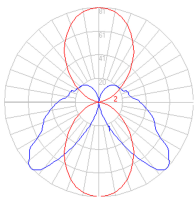

Dimensions

Packaging

1 Box

1 x 46-1/8" x 11-7/8" x 8-3/16" / 16.62 lbs - 117 cm x 30 cm x 20.5 cm / 7.54 kg

Light distribution

Direct

Luminaire weight

11.49 lbs / 5.21 kg

Red = Max Cd. Through Vertical plane

Blue = Max Cd. Through Horizontal plane

Warranty

5 year limited warranty