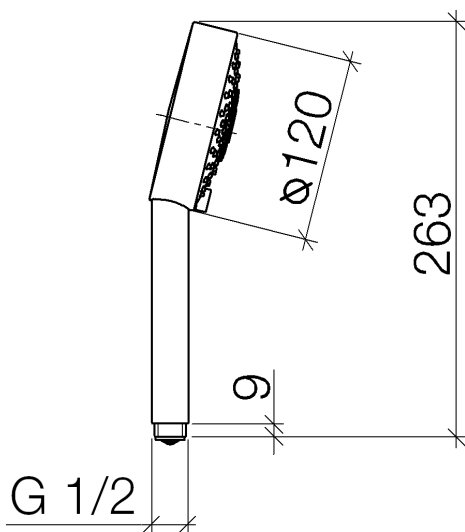

Shower - Deque
Hand shower - polished chrome
Article number: 28 011 979-00 0010

- 3 individual sprays (standard, soft, massage)
- Descaling system
- \varnothing 4-3/4"
- 1/2" connection
- Water flow rate limited to max. 1.8 gpm

polished chrome

Dimensional drawing

All dimensions in mm / inch = mm x 0,0394

Shower - Deque
Hand shower - polished chrome
Article number: 28 011 979-00 0010

Other surface finishes

platinum matte

Shower - Deque

Hand shower - polished chrome

Article number: 28 011 979-00 0010

28 011 979-01

28 011 979-02

28 011 979-05

platinum

28 011 979-06 0010

28 011 979-06