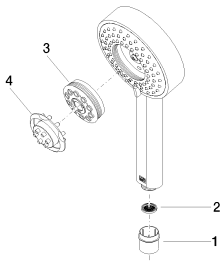

Shower - Deque
Hand shower - polished chrome
Article number: 28 011 979-00 0010

Spare parts list

Number	Item Number	Designation	Number of units
1	09 21 02 115 90	Protective cap -	1
2	09 23 01 039 90	Application -	1
3	04 12 11 071 00 90	Automatic flow rate regulator -	1
4	09 30 09 022 90	assembly wrench -	1