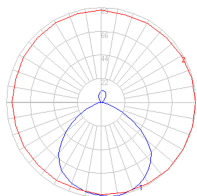

### Dimensions

### Light distribution

Direct

Red = Max Cd. Through Vertical plane

Blue = Max Cd. Through Horizontal plane