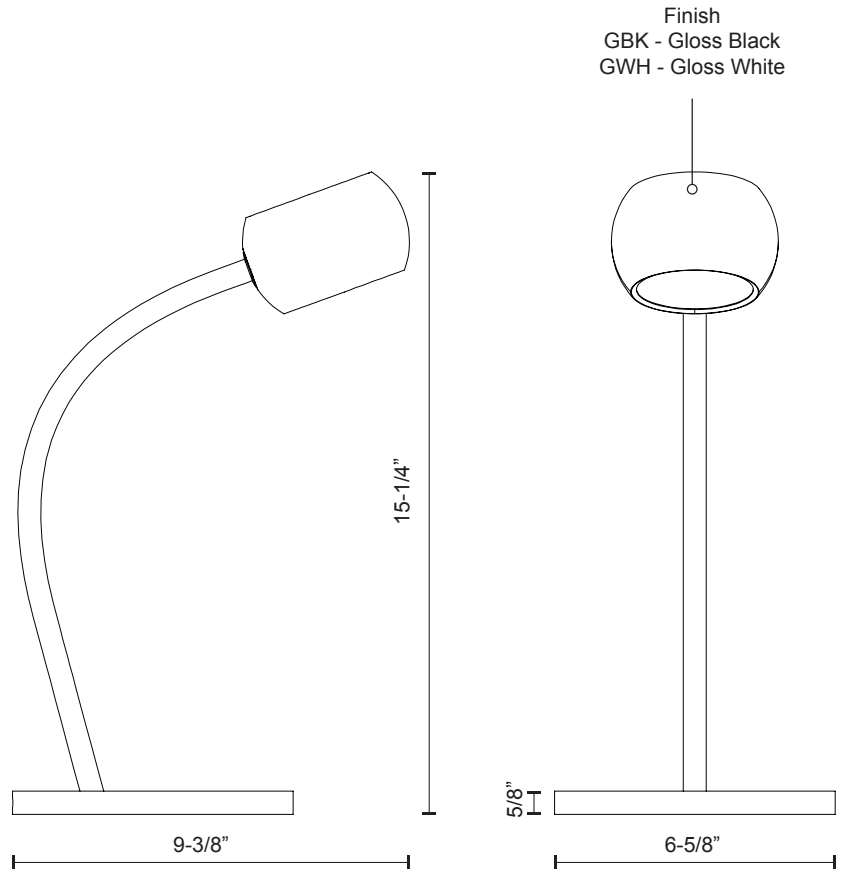

TL46615

Specification Sheet

Table Lamp

PROJECT					
DATE				TYPE	
Voltage	Watt	LED Lumens	Delivered Lumens	Finish(es)	Color Temp 3000K
120V	8.5W	710lm	210lm*	GBK - Gloss Black	CRI (Ra) >90
120V	8.5W	710lm	210lm*	GWH - Gloss White	Dimming Touch Dim
					Rated Life 50,000 hours

*Preliminary figures

GBK - Gloss Black

GWH - Gloss White

Product Descriptions

Combining a truncated spherical aesthetic with modern adjustability features the Flux collection is ideal for the sophisticated interior setting. A flat recessed glass diffuser, partially frosted in its center, is showcased within the precise cast aluminum drum, providing an ambient wash where directed. The illuminated ring serves dual functions as a finder light and indicative perimeter for the touch actuated dimmer. Magnetic connectors allow for an unrestricted range of rotation and ease of assembly. Available in a range of configurations.

Product Details

High system efficacy. Low total life cycle cost. ETL Listed.
 5-years warranty.
 Complete warranty terms located at: www.kuzcolighting.com/warranty
 Touch dimming.
 Custom options available.

Canopy Dimensions:
 N/A

Comments: