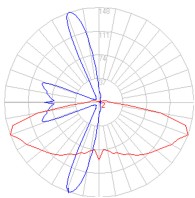

White RAL9002

Materials

- Body in aluminum

Specifications

Delivered lumens	76lm
Light output ratio	6.91lm/W
Power consumption	11W
Led type	10W Array*
CCT (Correlated Color Temperature)	3000K
CRI (Color Rendering Index)	>80
Life expectancy	50000Hrs
Control type	On/Off
Input Voltage	120V
Driver	TCI - 1 x DC-12W-700MA-BMU
BUG Rating	B0-U3-G1

Features & Accessories

- Electronic driver integrated
- Standard non dimmable
- For dimming options, please consult with your Artemide Sales Representative

Dimensions

Packaging

1 Box

1 x 8-3/8" x 8-3/8" x 8-3/4" / 6.33 lbs - 21 cm x 21 cm x 22 cm / 2.87 kg

Light distribution

Direct/Indirect

Luminaire weight

5.6 lbs / 2.54 kg

Warranty

5 year limited warranty

Red = Max Cd. Through Vertical plane

Blue = Max Cd. Through Horizontal plane