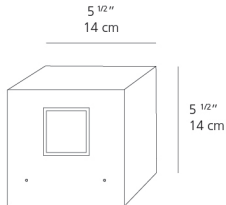

White RAL9002

Materials

- Body in aluminum

Specifications

Delivered lumens	76lm
Light output ratio	6.91lm/W
Power consumption	11W
Led type	10W Array*
CCT (Correlated Color Temperature)	3000K
CRI (Color Rendering Index)	>80
Life expectancy	50000Hrs
Control type	On/Off
Input Voltage	120V
Driver	TCI - 1 x DC-12W-700MA-BMU
BUG Rating	B0-U3-G1

Features & Accessories

- Electronic driver integrated
- Standard non dimmable
- For dimming options, please consult with your Artemide Sales Representative

Dimensions

Packaging

1 Box

1 x 8-3/8" x 8-3/8" x 8-3/4" / 6.33 lbs - 21 cm x 21 cm x 22 cm / 2.87 kg

Light distribution

Direct/Indirect

Luminaire weight

5.6 lbs / 2.54 kg

Warranty

5 year limited warranty

Red = Max Cd. Through Vertical plane

Blue = Max Cd. Through Horizontal plane