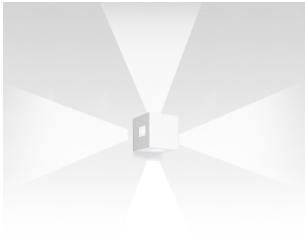

Effetto square wall 4 large beams 3000K white

SPECIFICATIONS

T42004LW08

Design By

Ernesto Gismondi

Collection

Outdoor

Colors & Finishes

White RAL9002

Materials

- Body in aluminum

Specifications

Delivered lumens	76lm
Light output ratio	6.91lm/W
Power consumption	11W
Led type	10W Array*
CCT (Correlated Color Temperature)	3000K
CRI (Color Rendering Index)	>80
Life expectancy	50000Hrs
Control type	On/Off
Input Voltage	120V
Driver	TCI - 1 x DC-12W-700MA-BMU
BUG Rating	B0-U3-G1

Features & Accessories

- Electronic driver integrated
- Standard non dimmable
- For dimming options, please consult with your Artemide Sales Representative

Dimensions

Packaging

1 Box

1 x 8-3/8" x 8-3/8" x 8-3/4" / 6.33 lbs - 21 cm x 21 cm x 22 cm / 2.87 kg