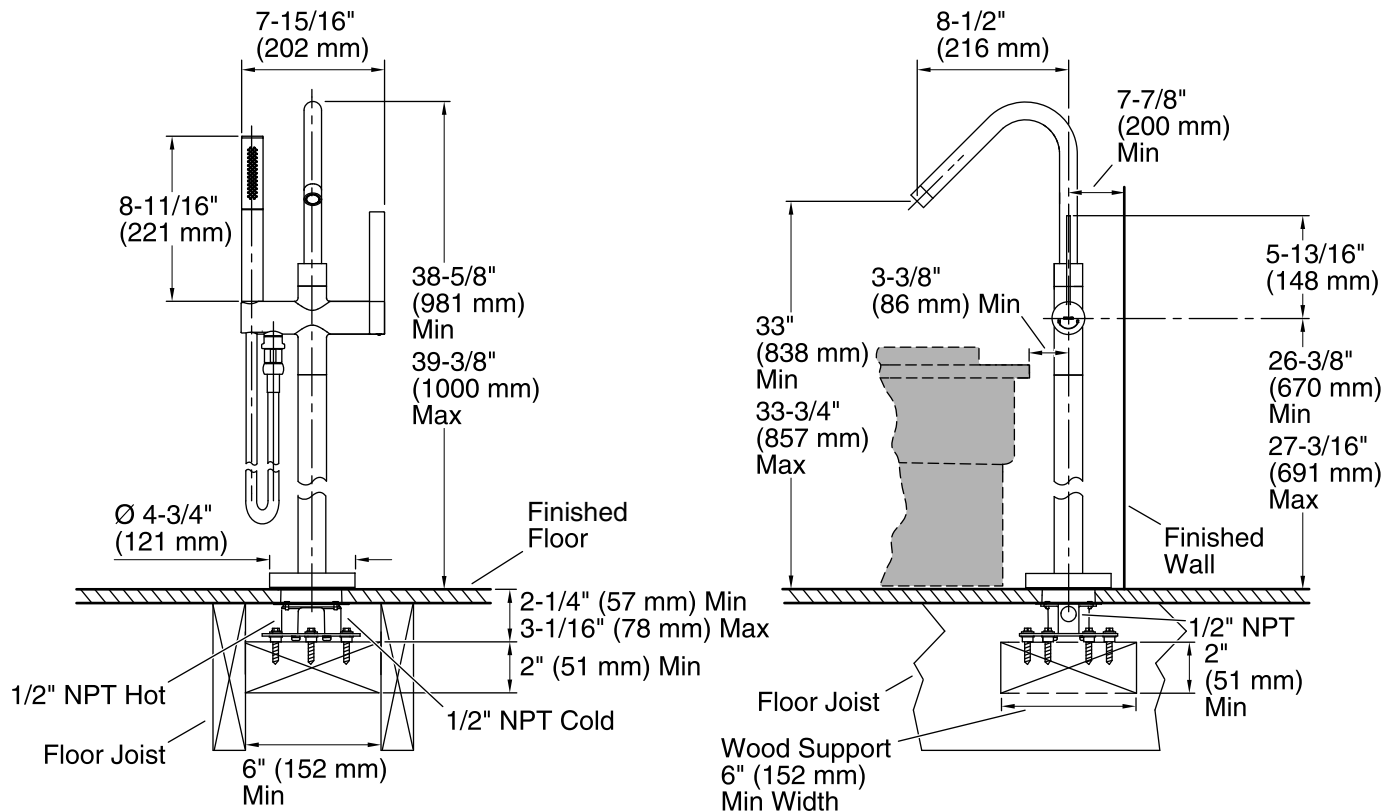

Technical Information

All product dimensions are nominal.

Faucet:

Flow rate: 6 gal/min (22.7 l/min)

Pressure: 45 psi (3.1 bar)

Spout:

Spout reach: 8-1/2" (216 mm)

Handle clearance: 5-13/16" (148 mm)

Handshower:

Rated maximum flow: 1.75 gal/min (6.6 l/min)

Pressure: 80 psi (5.5 bar)

Notes

For use with automatic compensating valves rated at 1.3 gal/min (4.9 l/min) or less.

Install this product according to the installation guide.

Adequate floor support is required. The wood support must be a minimum of 2" (51 mm) thick by 6" (152 mm) wide. 2x6 lumber is NOT adequate for this application.

Concrete can be used as the floor support.

Requires 3/16" masonry drill bit and six 1/4" x 1-3/4" concrete screws, not included.