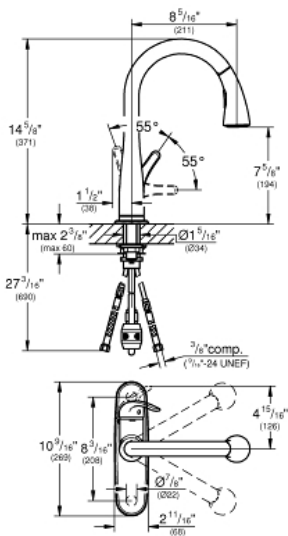

Product Description:
ELBERON
Single-Handle Kitchen Faucet

Standard Specification:

- Single hole installation
- Swivel tubular spout
- Swivel area 360°
- Adjustable flow rate limiter
- Pull-out locking dual spray control - switches back and forth between regular flow and spray
- Automatic returning
- Integrated non-return valve
- Automatic return to mousseur
- Locking Push Button Control - to switch from regular flow to spray
- Stainless steel flex lines
- Quick installation system
- Protected against backflow
- **SpeedClean** anti-lime system
- **GROHE SilkMove** 1.4" (35 mm) ceramic cartridge
- With integrated temperature limiter
- **GROHE StarLight** chrome finish
- **GROHE QuickFix** rapid installation system
- **GROHE SilkMove**
- Max Flow Rate: 1.75 gpm (6.6 L/min)
- Forward rotation lever, does not hit backsplash
- Escutcheon
- 360° Ball-joint on hose for flexible handling of spray head