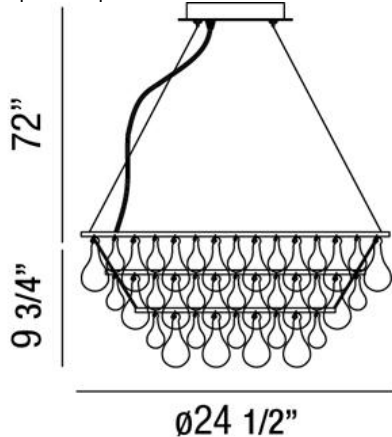

Options Available

ITEM NO.	FINISH	SHADE
25689-013	Oil Rubbed Bronze	Clear

Crystal glass droplets suspended from an oil rubbed bronze frame
Crystal glass droplets suspended from an oil rubbed bronze frame