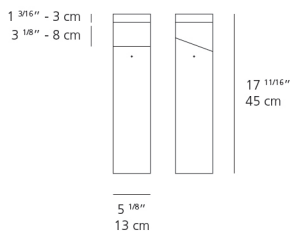

Dimensions

Light distribution

Direct

Red = Max Cd. Through Vertical plane

Blue = Max Cd. Through Horizontal plane

Specifications

Delivered lumens	504lm
Light output ratio	34.52lm/W
Power consumption	14.6W
Led type	14W Array*
CCT (Correlated Color Temperature)	3000K
CRI (Color Rendering Index)	>80
Life expectancy	50000Hrs
Control type	On/Off
Input Voltage	120V
Driver	MEAN WELL - 1 x APC-16-350
BUG Rating	B0-U2-G0

Packaging

1 Box

1 x 9-1/8" x 9-1/8" x 27-5/8" / 9.92 lbs - 23 cm x 23 cm x 70 cm / 4.5 kg

Luminaire weight

7.5 lbs / 3.4 kg

Warranty

5 year limited warranty