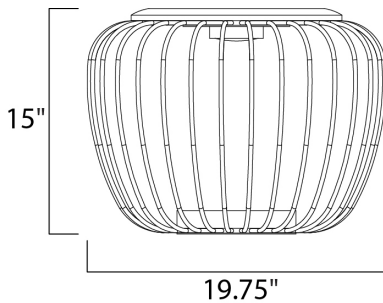

**PRODUCT DESCRIPTION**

Heavy gage White metal wire glows from the inside when illuminated by the high power LED module concealed in the top. The matching table stool has a wood top and is damp located which makes it perfect for outdoor living spaces.

**MEASUREMENTS**

DIMENSION : 19.75" L x 19.75" W x 15" H  
 HANGING WEIGHT : 17.5 lb

**LAMPING**

INPUT VOLTAGE : 120V  
 LUMENS : 576 Rated (470 Del.)  
 BULB : 1 x 7W LED PCB Integrated , 7W Total  
 BULB INCLUDED : (Integrated)  
 DIMMABLE : Triac CL  
 CRI : 80+ CRI  
 COLOR\_TEMP : 3000K  
 LIGHTING\_DIRECTION : Down