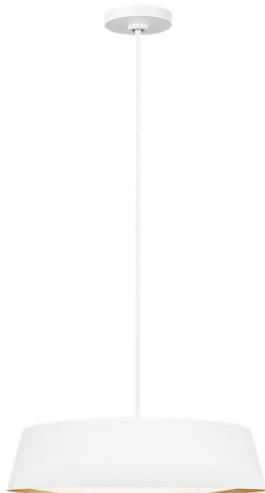

GENERATION LIGHTING

EP1055MWT: Pendant

Dimensions:

Length:	19"	Overall Height:	60 3/4"
Width:	19"	Wire:	180" (color/Clear Silver)
Height:	5 3/8"	Mounting Proc.:	Universal Mounting Plate
Weight:	8.2 lbs.	Connection:	Mounted To Box

Bulbs:

5 - Candelabra Torpedo 60w Max. 120v - Not included

Material List:

- 1 Body - Steel - Matte White
- 1 6" Stem - Steel - Matte White
- 4 12" Stem - Steel - Matte White

Safety Listing:

Safety Listed for Damp Locations

Hand-applied treatment of real gold leaf that lines the interior of the shade while a silk screen glass diffuser softens the illumination

Silk screen White inside clear outside glass

cETL listed for damp locations

Supplied with 15 feet of wire

UPC #:014817588781

Finish: Matte White (MWT)

Shade / Glass / Diffuser Details:

Part	Material	Finish	Quantity	Item Number	Length	Width	Height	Diameter	Fitter Diameter	Shade Top Length	Shade Top Width	Shade Top Diameter
Glass	Glass	Silk Screen White Inside Clear Outside	1				1	18 1/8				