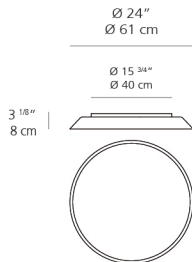

Dimensions

Packaging

1 Box

1 x 27-5/8" x 27-5/8" x 6-13/16" / 15.65 lbs - 70 cm x 70 cm x 17 cm / 7.1 kg

Light distribution

Direct

Luminaire weight

11.02 lbs / 5 kg