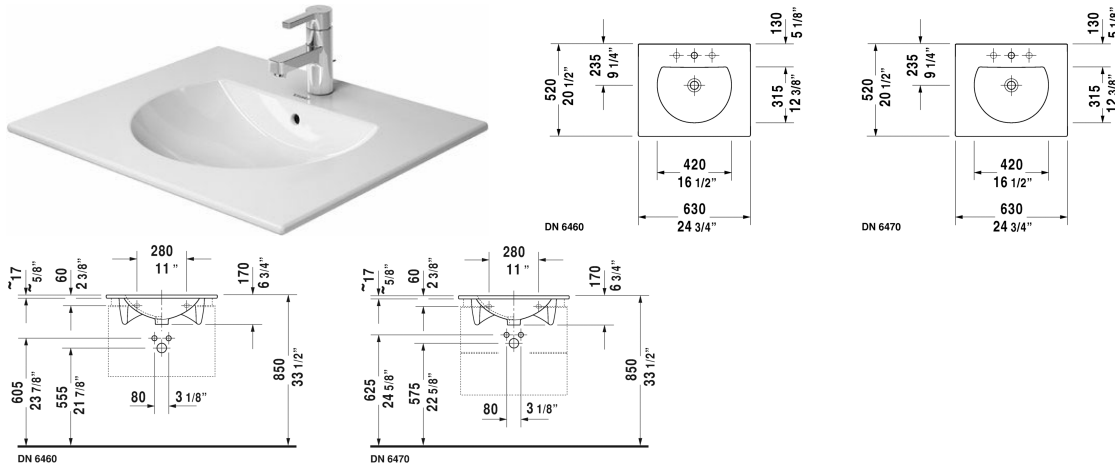

Darling New Furniture washbasin # 0499630000 / 0499630030

< 24 3/4" Inch >

Furniture washbasin	Dimension	Weight	Order number
with overflow, with faucet deck, hardware included, wall-mounted, cUPC listed, 24 3/4" Inch			
Colors			
00 White			
Variant			
●	24 3/4" x 20 1/2" Inch	35.3 lb	0499630000
●●●	24 3/4" x 20 1/2" Inch	35.3 lb	0499630030
Infobox			
For vanity units the space-saving siphon is recommended			
Sanitary ceramics with the special WonderGliss surface finish will remain clean and attractive-looking for a long time to come. When ordering WonderGliss please add a "1" as eleventh digit to the model number.			
Space-saving siphon	1 1/4" Inch	0.9 lb	005076
Suitable products			
Vanity unit wall-mounted 1 pull-out compartment, compartment consists of glass dividers and 2 boxes (small/large), for Darling New # 049963, 23 5/8" x 19 1/2" Inch	23 5/8" x 19 1/2" Inch		XL6061
Vanity unit wall-mounted 1 pull-out compartment, for Darling New # 049963, 24 3/8" x 20 1/4" Inch	24 3/8" x 20 1/4" Inch		LC6161

Darling New Furniture washbasin # 0499630000 / 0499630030

|< 24 3/4" Inch >|

Vanity unit wall-mounted 2 drawers, upper drawer including cut-out for siphon and siphon cover, for Darling New # 049963, 24 3/8" x 20 1/4" Inch 24 3/8" x 20 1/4" Inch	LC6261
Vanity unit floorstanding 2 pull-out compartments, upper drawer including cut-out for siphon and siphon cover, for Darling New # 049963, 24 3/8" x 20 1/4" Inch	24 3/8" x 20 1/4" Inch LC6605

All drawings contain the necessary measurements which are subject to standard tolerances. They are stated in inch & mm and are non-binding. Exact measurements, in particular for customized installation scenarios, can only be taken from the finished ceramic piece.