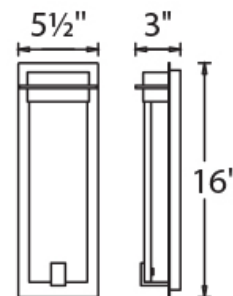

LINE DRAWING