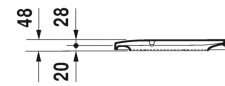

## Happy D.2 Toilet seat and cover # 0064690099

Toilet seat and cover	Dimension	Weight	Order number
hinges stainless steel, elongated, with slow close			
<b>Colors</b>			
00 White			
<b>Variant</b>			
		6 lb	0064690099
<b>Suitable products</b>			
Toilet wall-mounted Duravit Rimless® rimless, washdown model, Durafix included, cUPC® listed*, 14 3/8" x 24 3/8" Inch	14 3/8" x 24 3/8" Inch		255009
One-Piece toilet syphonic, 12" rough-in, with dual flush piston valve, top flush, vertical outlet, cUPC® listed*, 1.32/0.92 gpf, 15 15 3/8" x 28" Inch 3/8" x 28" Inch			212101
Two-Piece toilet Duravit Rimless® (without tank), rimless, syphonic, 12" rough-in, vertical outlet, cUPC® listed*, 1.32/0.92 gpf, 14 3/8" x 28" Inch			217401

*All drawings contain the necessary measurements which are subject to standard tolerances. They are stated in inch & mm and are non-binding. Exact measurements, in particular for customized installation scenarios, can only be taken from the finished ceramic piece.*