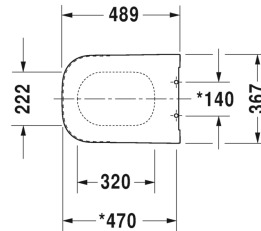

## Happy D.2 Toilet seat and cover # 0064690099

Toilet seat and cover	Dimension	Weight	Order number
hinges stainless steel, elongated, with slow close			
<b>Colors</b>			
00 White			
<b>Variant</b>			
		6 lb	0064690099
<b>Suitable products</b>			
Toilet wall-mounted Duravit Rimless® rimless, washdown model, Durafix included, cUPC® listed*, 14 3/8" x 24 3/8" Inch	14 3/8" x 24 3/8" Inch		255009
One-Piece toilet syphonic, 12" rough-in, with dual flush piston valve, top flush, vertical outlet, cUPC® listed*, 1.32/0.92 gpf, 15 15 3/8" x 28" Inch 3/8" x 28" Inch			212101
Two-Piece toilet Duravit Rimless® (without tank), rimless, syphonic, 12" rough-in, vertical outlet, cUPC® listed*, 1.32/0.92 gpf, 14 3/8" x 28" Inch			217401

*All drawings contain the necessary measurements which are subject to standard tolerances. They are stated in inch & mm and are non-binding. Exact measurements, in particular for customized installation scenarios, can only be taken from the finished ceramic piece.*