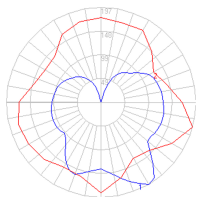

## Dimensions

ø 7 1/8"  
ø 18 cm

standard length  
min. 19 3/4" - max. 78 3/4"  
min. 50 cm - max. 200 cm

extended length  
min. 19 3/4" - max. 216"  
min. 50 cm - max. 548 cm

11"  
28 cm

## Packaging

2 Boxes

1 x 11-1/2" x 9-9/16" x 8-3/8" / 2.87 lbs - 29 cm x 24 cm x 21 cm / 1.3 kg

1 x 16-1/4" x 16-1/4" x 16-5/8" / 8.6 lbs - 41 cm x 41 cm x 42 cm / 3.9 kg

## Light distribution

Diffused

## Luminaire weight

6.39 lbs / 2.9 kg

Red = Max Cd. Through Vertical plane  
Blue = Max Cd. Through Horizontal plane