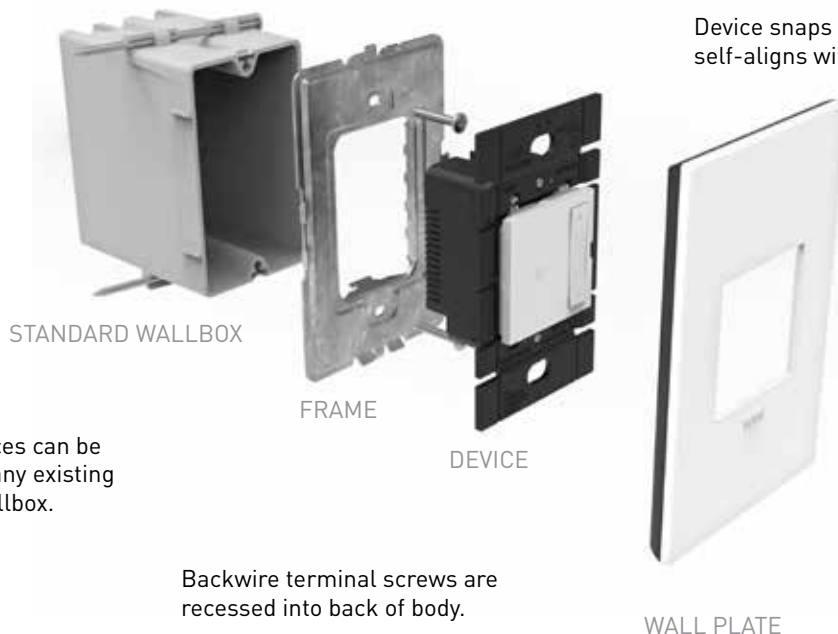

### SofTap Style Dimmers

adorne® SofTap Style Dimmers feature an innovative micro-movement that turns lights on and off with just a soft “tap” of the finger. Dimmers include a unique paddle to adjust light levels.

### FEATURES & BENEFITS

adorne devices fit in all existing NEMA-approved wallboxes.

Heavy gauge steel frame is grounded via factory installed 12AWG ground lead. Device and metal wall plates are self-grounded to frame.

Device snaps into the frame and self-aligns without any screws.

Wall plate snaps onto frame; no screws required.

Modular system solves device alignment problems, improving fit and finish in multi-gang installations.