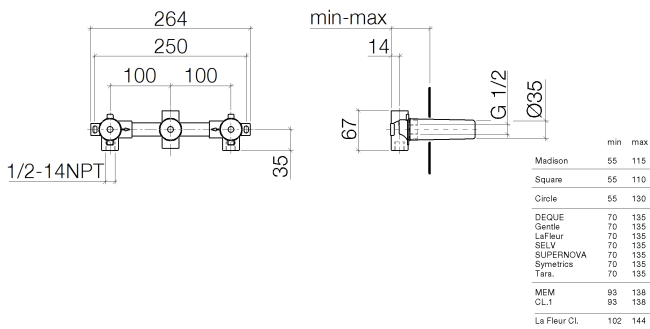

Sink - FM products

Rough for wall-mounted faucet spout in center -

Article number: 35 707 970-90 0010

- 3x Mud guard
- 2x female thread 1/2" connections
- 1x outlet 1/2"
- 3x plug 1/2"
- Center to center 3-7/8"
- lead-free

Dimensional drawing

All dimensions in mm / inch = mm x 0,0394

Sink - FM products

Rough for wall-mounted faucet spout in center -

Article number: 35 707 970-90 0010

Sink - FM products

Rough for wall-mounted faucet spout in center -