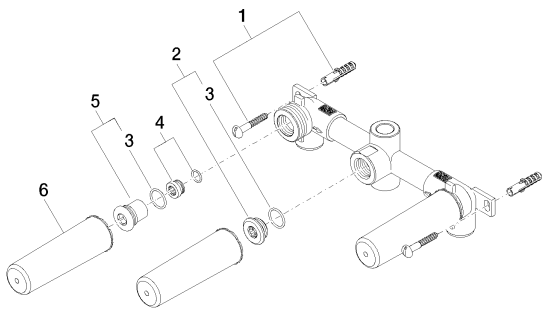

Sink - FM products

Rough for wall-mounted faucet spout in center -

Article number: 35 707 970-90 0010

- 3x Mud guard
- 2x female thread 1/2" connections
- 1x outlet 1/2"
- 3x plug 1/2"
- Center to center 3-7/8"
- lead-free

Dimensional drawing

All dimensions in mm / inch = mm x 0,0394

Sink - FM products

Rough for wall-mounted faucet spout in center -

Article number: 35 707 970-90 0010

Sink - FM products

Rough for wall-mounted faucet spout in center -

## Spare parts list

Number	Item Number	Designation	Number of units
1	04 30 31 024 01 90	Mounting bracket -	1
2	04 31 20 006 00 90	Plug for European drain -	1
3	09 14 10 053 90	Washer -	3
4	04 29 05 018 10 90	Wall connection -	2
5	04 31 20 037 00 90	Plug for European drain -	2
6	09 21 02 102 90	Protective cap -	3