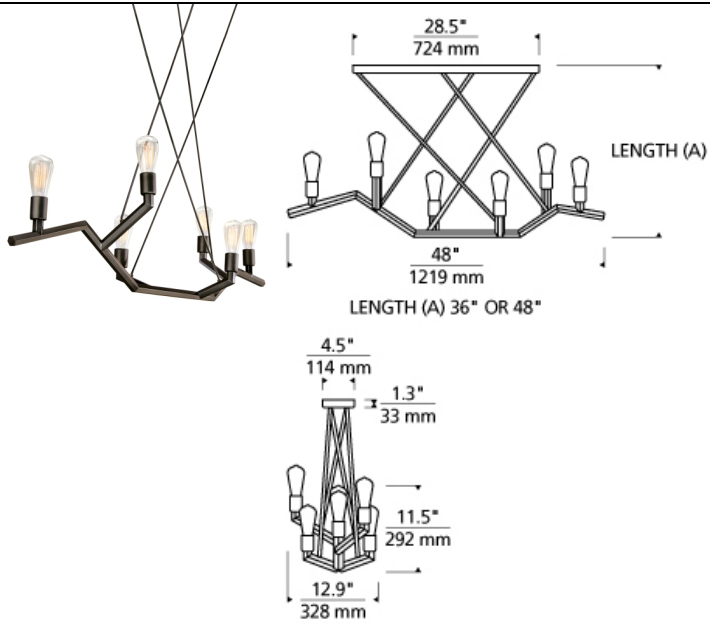

### DESCRIPTION

Inspired by the beauty of leafless winter tree branches the Akimbo suspension piece by Tech Lighting features jagged lines and an asymmetrical shape. The classic Edison-style lamping adds warmth and a touch of visual stimulation to this linear nature inspired fixture. The Akimbo comes in two finishes, black and antique bronze both colors add warmth and charm to the Akimbo suspension fixture. Scaling at 48" long the Akimbo is ideal for dining room lighting, family room lighting and home office lighting. Available lamping options include energy efficient LED or no-lamp, leaving you the option to light this fixture with your preferred lamping. Available in two factory supplied stem lengths. Rated for (6) 120V, 60 watt, E26 medium base lamps (Lamp Not Included) LED includes (6) 120V, 3.5 watt, 300 delivered lumens (1800 total delivered lumens), 2700K medium base LED vintage Squirrel Cage lamps LED version dimmable with LED electronic dimmer.

### INSTALLATION

This product can mount to either a 4" square electrical box with round plaster ring or an octagonal electrical box (not included).

### WEIGHT

22.5-23lb / 10.21-10.43kg ±

antique bronze

black